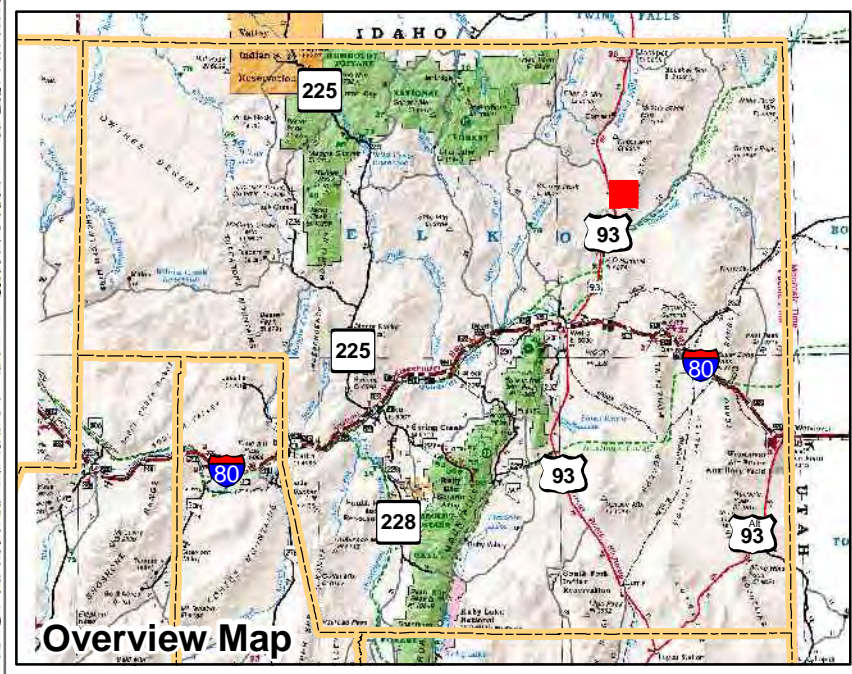

009-170
Township 42N Range 64E
of the Mount Diablo Meridian, Nevada

- Legend**
- Subject Parcel
 - Parcel
 - Public Land
 - Lot
 - Section
 - Township/Range
 - County Line

This map does NOT represent a survey. It is compiled from official records, including surveys and deeds. Recorded documents should be used for detailed legal information. Unless approved by Elko County Assessor, other uses are forbidden.