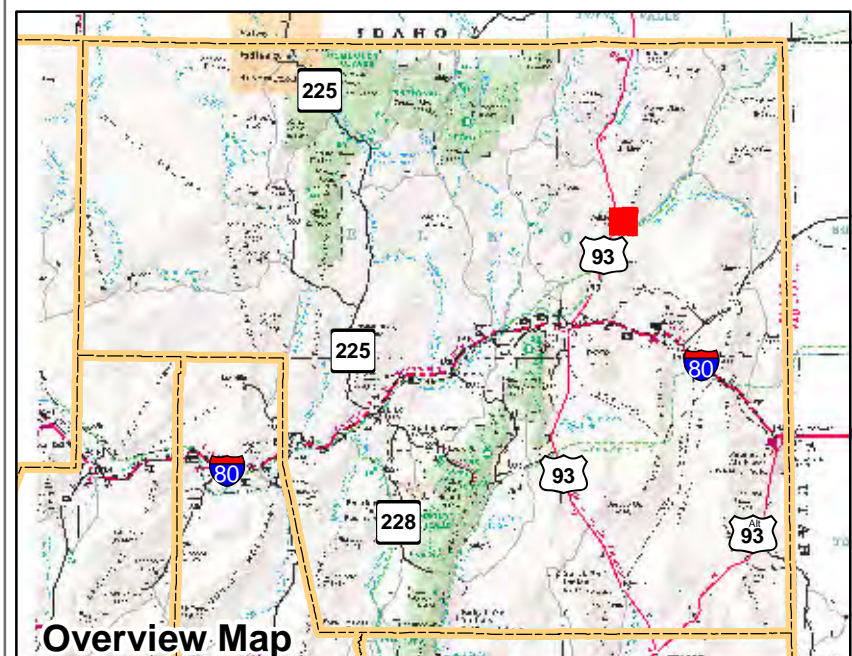

**009-160**  
**Township 41N Range 64E**  
**of the Mount Diablo Meridian, Nevada**

- Legend**
- Subject Parcel
  - Parcel
  - Public Land
  - Lot
  - Section
  - Township/Range
  - County Line

This map does NOT represent a survey. It is compiled from official records, including surveys and deeds. Recorded documents should be used for detailed legal information. Unless approved by Elko County Assessor, other uses are forbidden.