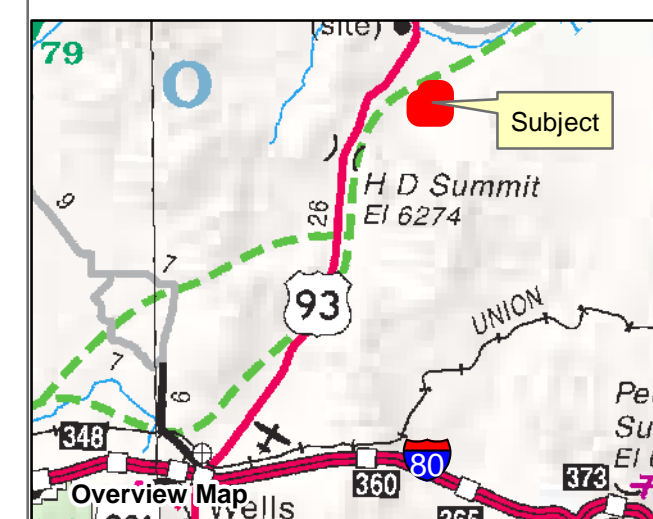

009-15N
SPECIAL LANDS
 Township 40N Range 64E Section 09
 of the Mount Diablo Meridian, Nevada

- Legend**
- Subject Parcel
 - Parcel
 - Public Land
 - Section
 - Road

Reference Documents:
 Map #

This map does NOT represent a survey.
 It is compiled from official records, including
 surveys and deeds. Recorded documents
 should be used for detailed legal information.
 Unless approved by Elko County Assessor,
 other uses are forbidden.

FOR ASSESSMENT USE ONLY

Background image - 2017 NAIP flyover downloaded
 from the W. M. Keck Earth Sciences & Mining Research
 Information Center.
 Product of GIS
 Last Update 07/10/2019 JLS