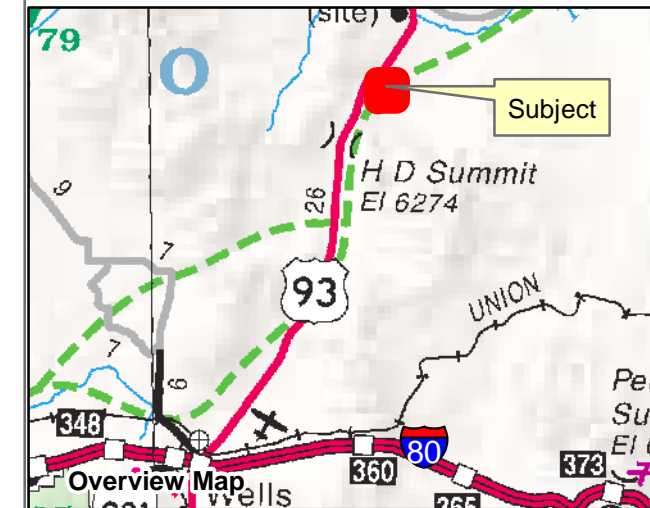

**009-15M**  
**SPECIAL LANDS**  
 Township 40N Range 64E Section 07  
 of the Mount Diablo Meridian, Nevada

**Legend**

- Subject Parcel
- Parcel
- Lot
- Public Land
- Section
- Road

Reference Documents:  
 Map #

This map does NOT represent a survey. It is compiled from official records, including surveys and deeds. Recorded documents should be used for detailed legal information. Unless approved by Elko County Assessor, other uses are forbidden.

**FOR ASSESSMENT USE ONLY**

Background image - 2017 NAIP flyover downloaded from the W. M. Keck Earth Sciences & Mining Research Information Center.  
 Product of GIS  
 Last Update 07/10/2019 JLS