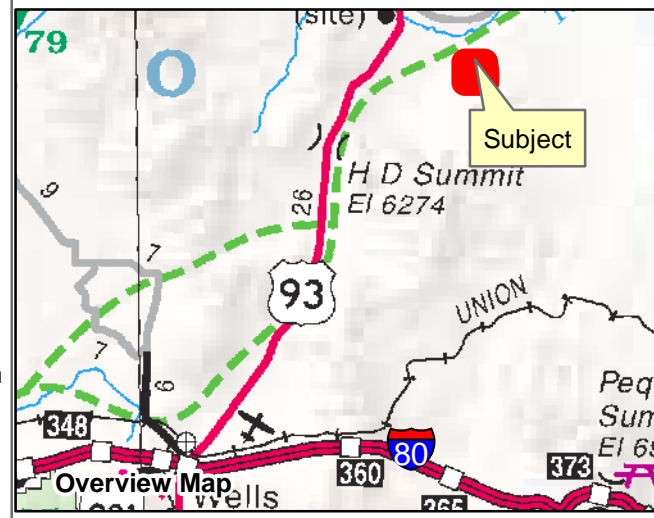

009-15L
SPECIAL LANDS
 Township 40N Range 64E Section 01
 of the Mount Diablo Meridian, Nevada

- Legend**
- Subject Parcel
 - Parcel
 - Lot
 - Public Land
 - Section
 - Road

Reference Documents:
 Map #

This map does NOT represent a survey.
 It is compiled from official records, including
 surveys and deeds. Recorded documents
 should be used for detailed legal information.
 Unless approved by Elko County Assessor,
 other uses are forbidden.

FOR ASSESSMENT USE ONLY

Background image - 2017 NAIP flyover downloaded
 from the W. M. Keck Earth Sciences & Mining Research
 Information Center.
 Product of GIS
 Last Update 07/10/2019 JLS