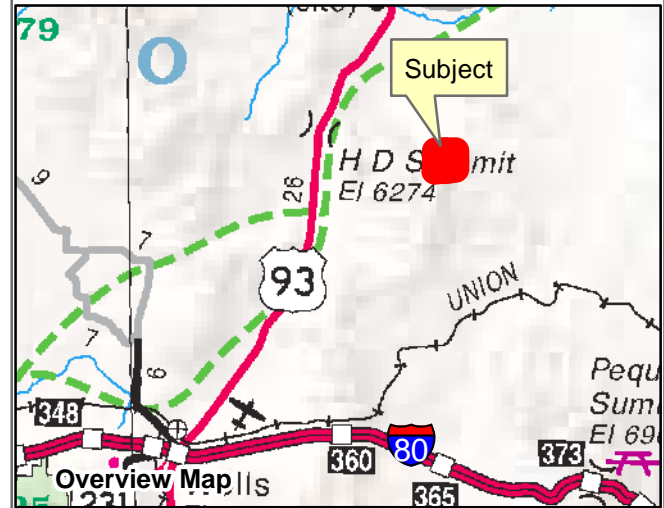

009-15K

SPECIAL LANDS

Township 40N Range 64E Section 35 of the Mount Diablo Meridian, Nevada

Legend

- Subject Parcel
- Parcel
- Public Land
- Section
- Road

Reference Documents:
Map # 122937

This map does NOT represent a survey. It is compiled from official records, including surveys and deeds. Recorded documents should be used for detailed legal information. Unless approved by Elko County Assessor, other uses are forbidden.

FOR ASSESSMENT USE ONLY

Background image - 2017 NAIP flyover downloaded from the W. M. Keck Earth Sciences & Mining Research Information Center.
Product of GIS
Last Update 07/10/2019 JLS