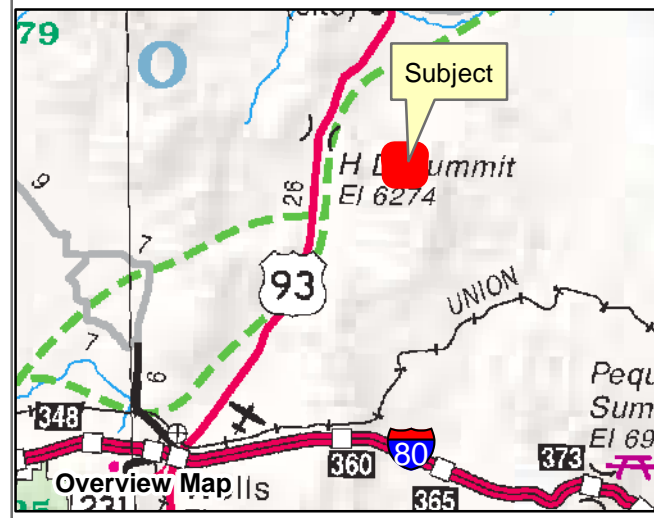

**009-15I**  
**SPECIAL LANDS**  
 Township 40N Range 64E Section 33  
 of the Mount Diablo Meridian, Nevada

- Legend**
- Subject Parcel
  - Parcel
  - Public Land
  - Section
  - Road

Reference Documents:  
 Map #

This map does NOT represent a survey. It is compiled from official records, including surveys and deeds. Recorded documents should be used for detailed legal information. Unless approved by Elko County Assessor, other uses are forbidden.

**FOR ASSESSMENT USE ONLY**

Background image - 2017 NAIP flyover downloaded from the W. M. Keck Earth Sciences & Mining Research Information Center.  
 Product of GIS  
 Last Update 07/10/2019 JLS