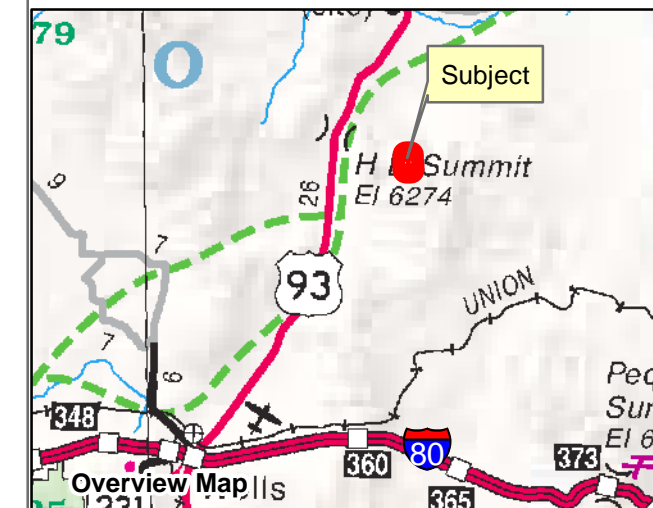

009-15H
SPECIAL LANDS
 Township 40N Range 64E Section 32
 of the Mount Diablo Meridian, Nevada

- Legend**
- Subject Parcel
 - Parcel
 - Public Land
 - Section
 - Road

Reference Documents:
 Map #

This map does NOT represent a survey. It is compiled from official records, including surveys and deeds. Recorded documents should be used for detailed legal information. Unless approved by Elko County Assessor, other uses are forbidden.

FOR ASSESSMENT USE ONLY

Background image - 2017 NAIP flyover downloaded from the W. M. Keck Earth Sciences & Mining Research Information Center.
 Product of GIS
 Last Update 07/10/2019 JLS