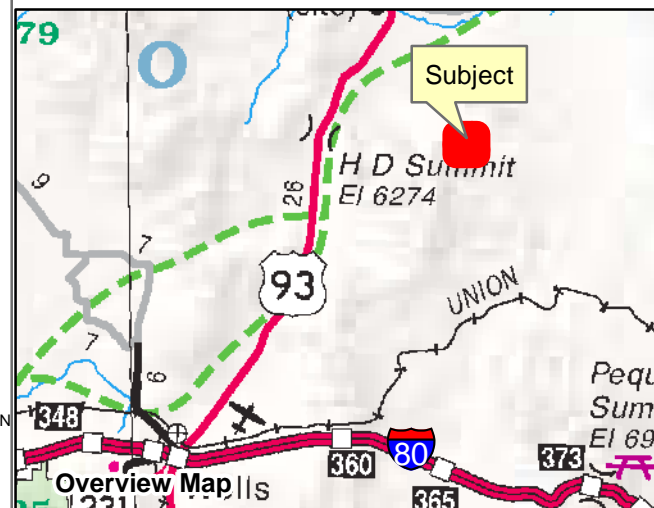

009-15E
SPECIAL LANDS
 Township 40N Range 64E Section 25
 of the Mount Diablo Meridian, Nevada

- Legend**
- Subject Parcel
 - Parcel
 - Public Land
 - Section
 - Road

Reference Documents:
 Map #

This map does NOT represent a survey.
 It is compiled from official records, including
 surveys and deeds. Recorded documents
 should be used for detailed legal information.
 Unless approved by Elko County Assessor,
 other uses are forbidden.

FOR ASSESSMENT USE ONLY

Background image - 2017 NAIP flyover downloaded
 from the W. M. Keck Earth Sciences & Mining Research
 Information Center.
 Product of GIS
 Last Update 07/10/2019 JLS