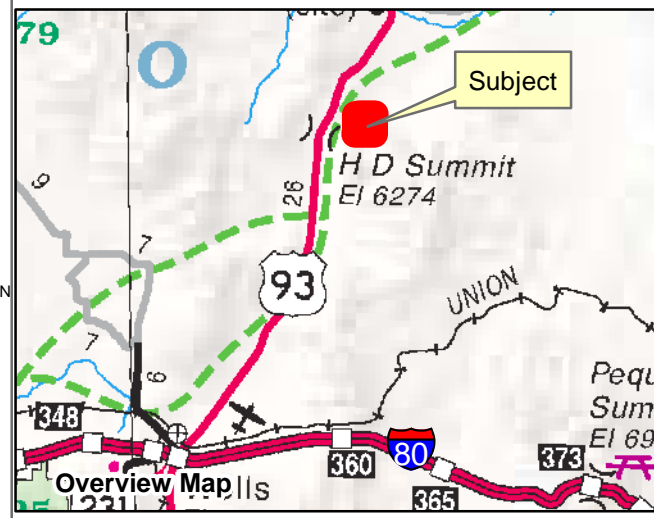

**009-15D**  
**SPECIAL LANDS**  
 Township 40N Range 64E Section 19  
 of the Mount Diablo Meridian, Nevada

- Legend**
- Subject Parcel
  - Parcel
  - Public Land
  - Section
  - Road

Reference Documents:  
 Map #

This map does NOT represent a survey.  
 It is compiled from official records, including  
 surveys and deeds. Recorded documents  
 should be used for detailed legal information.  
 Unless approved by Elko County Assessor,  
 other uses are forbidden.

**FOR ASSESSMENT USE ONLY**

Background image - 2017 NAIP flyover downloaded  
 from the W. M. Keck Earth Sciences & Mining Research  
 Information Center.  
 Product of GIS  
 Last Update 07/10/2019 JLS