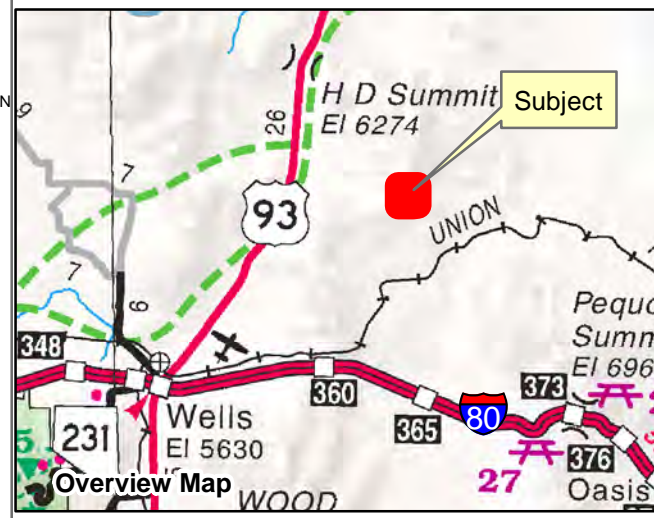

**009-14S**  
**SPECIAL LANDS**  
 Township 39N Range 64E Section 27  
 of the Mount Diablo Meridian, Nevada

- Legend**
- Subject Parcel
  - Parcel
  - Lot
  - Public Land
  - Section
  - Road

Reference Documents:  
 Map #

This map does NOT represent a survey.  
 It is compiled from official records, including  
 surveys and deeds. Recorded documents  
 should be used for detailed legal information.  
 Unless approved by Elko County Assessor,  
 other uses are forbidden.

**FOR ASSESSMENT USE ONLY**

Background image - 2017 NAIP flyover downloaded  
 from the W. M. Keck Earth Sciences & Mining Research  
 Information Center.  
 Product of GIS  
 Last Update 05/21/2019 JLS