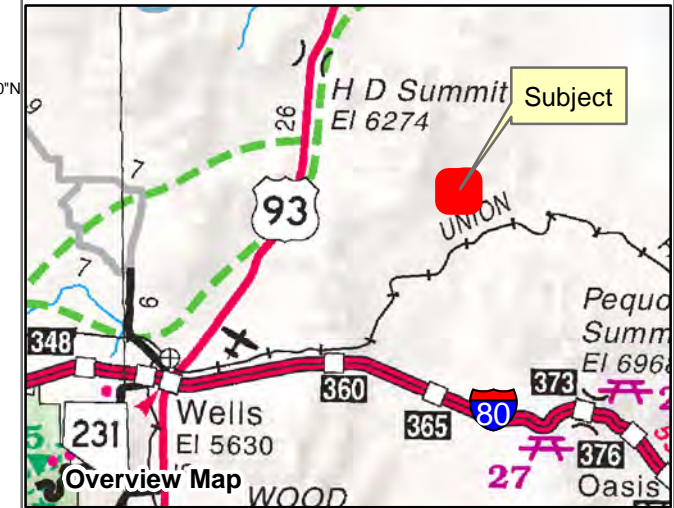

009-14R
SPECIAL LANDS
 Township 39N Range 64E Section 25
 of the Mount Diablo Meridian, Nevada

Legend

- Subject Parcel
- Parcel
- Lot
- Public Land
- Section
- Road

Reference Documents:
 Map #

This map does NOT represent a survey.
 It is compiled from official records, including
 surveys and deeds. Recorded documents
 should be used for detailed legal information.
 Unless approved by Elko County Assessor,
 other uses are forbidden.

FOR ASSESSMENT USE ONLY

Background image - 2017 NAIP flyover downloaded
 from the W. M. Keck Earth Sciences & Mining Research
 Information Center.
 Product of GIS
 Last Update 05/21/2019 JLS