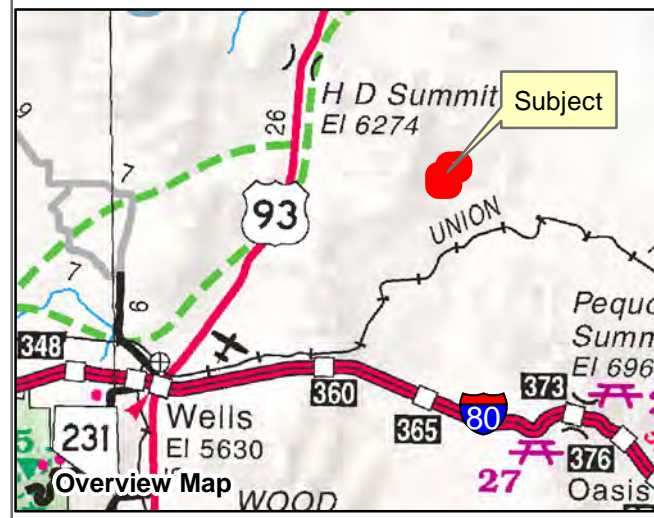

009-14Q
SPECIAL LANDS
 Township 39N Range 64E Section 24
 of the Mount Diablo Meridian, Nevada

Legend

- Subject Parcel
- Parcel
- Lot
- Public Land
- Section
- Road

Reference Documents:
 Map #

This map does NOT represent a survey. It is compiled from official records, including surveys and deeds. Recorded documents should be used for detailed legal information. Unless approved by Elko County Assessor, other uses are forbidden.

FOR ASSESSMENT USE ONLY

Background image - 2017 NAIP flyover downloaded from the W. M. Keck Earth Sciences & Mining Research Information Center.
 Product of GIS
 Last Update 05/21/2019 JLS