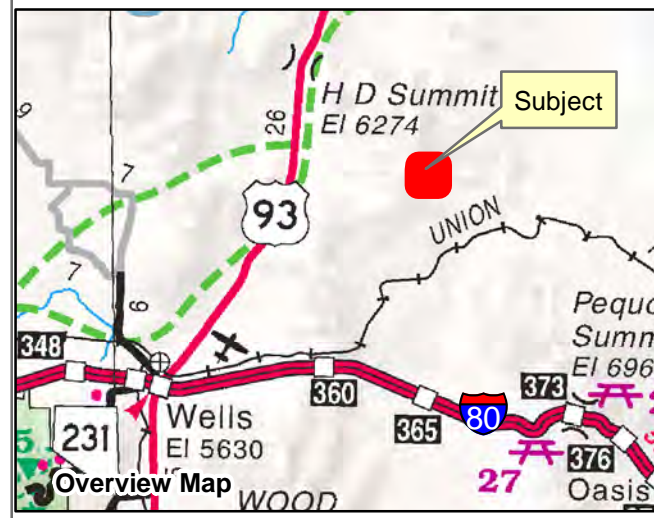

**009-14P**  
**SPECIAL LANDS**  
 Township 39N Range 64E Section 23  
 of the Mount Diablo Meridian, Nevada

- Legend**
- Subject Parcel
  - Parcel
  - Lot
  - Public Land
  - Section
  - Road

Reference Documents:  
 Map #

This map does NOT represent a survey.  
 It is compiled from official records, including  
 surveys and deeds. Recorded documents  
 should be used for detailed legal information.  
 Unless approved by Elko County Assessor,  
 other uses are forbidden.

**FOR ASSESSMENT USE ONLY**

Background image - 2017 NAIP flyover downloaded  
 from the W. M. Keck Earth Sciences & Mining Research  
 Information Center.  
 Product of GIS  
 Last Update 05/21/2019 JLS