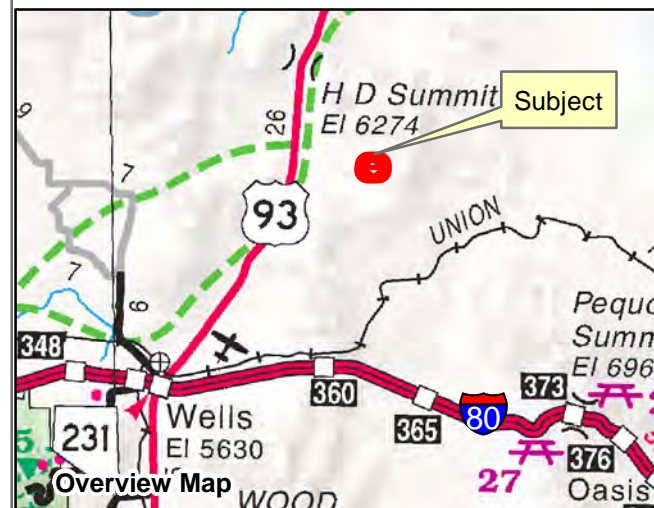

**009-14N**  
**SPECIAL LANDS**  
 Township 39N Range 64E Section 20  
 of the Mount Diablo Meridian, Nevada

**Legend**

- Subject Parcel
- Parcel
- Lot
- Public Land
- Section
- Road

Reference Documents:  
 Map #

This map does NOT represent a survey.  
 It is compiled from official records, including  
 surveys and deeds. Recorded documents  
 should be used for detailed legal information.  
 Unless approved by Elko County Assessor,  
 other uses are forbidden.

**FOR ASSESSMENT USE ONLY**

Background image - 2017 NAIP flyover downloaded  
 from the W. M. Keck Earth Sciences & Mining Research  
 Information Center.  
 Product of GIS  
 Last Update 05/21/2019 JLS