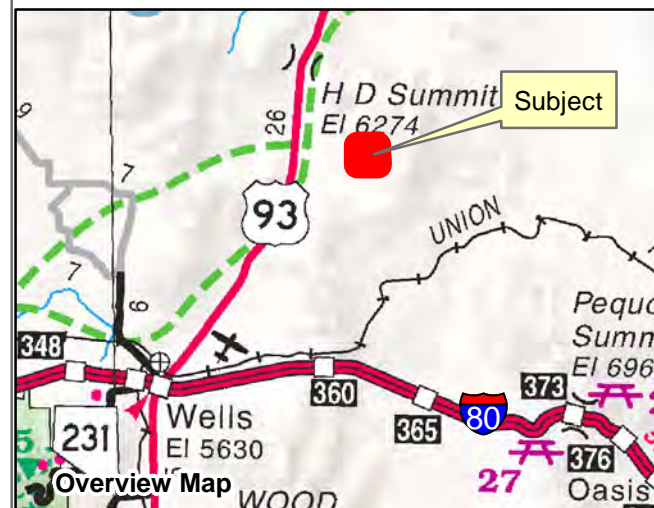

009-14M
SPECIAL LANDS
 Township 39N Range 64E Section 17
 of the Mount Diablo Meridian, Nevada

- Legend**
- Subject Parcel
 - Parcel
 - Lot
 - Public Land
 - Section
 - Road

Reference Documents:
 Map #

This map does NOT represent a survey.
 It is compiled from official records, including
 surveys and deeds. Recorded documents
 should be used for detailed legal information.
 Unless approved by Elko County Assessor,
 other uses are forbidden.

FOR ASSESSMENT USE ONLY

Background image - 2017 NAIP flyover downloaded
 from the W. M. Keck Earth Sciences & Mining Research
 Information Center.
 Product of GIS
 Last Update 05/21/2019 JLS