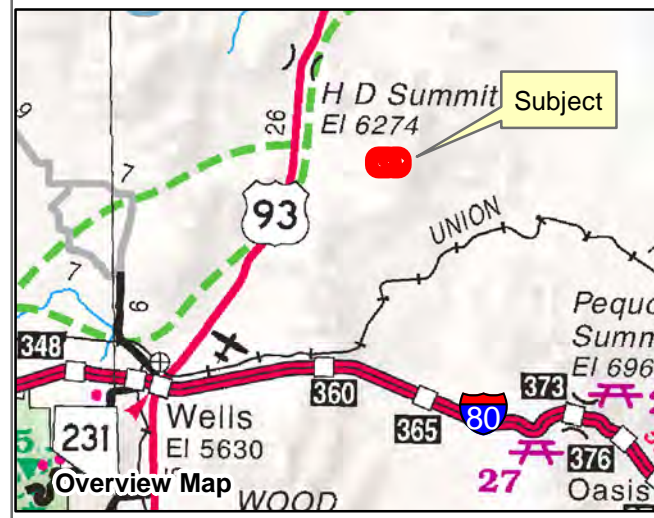

009-14L
SPECIAL LANDS
 Township 39N Range 64E Section 16
 of the Mount Diablo Meridian, Nevada

- Legend**
- Subject Parcel
 - Parcel
 - Lot
 - Public Land
 - Section
 - Road

Reference Documents:
 Map #

This map does NOT represent a survey. It is compiled from official records, including surveys and deeds. Recorded documents should be used for detailed legal information. Unless approved by Elko County Assessor, other uses are forbidden.

FOR ASSESSMENT USE ONLY

Background image - 2017 NAIP flyover downloaded

from the W. M. Keck Earth Sciences & Mining Information Center.
 Last Update 05/21/2019 JLS