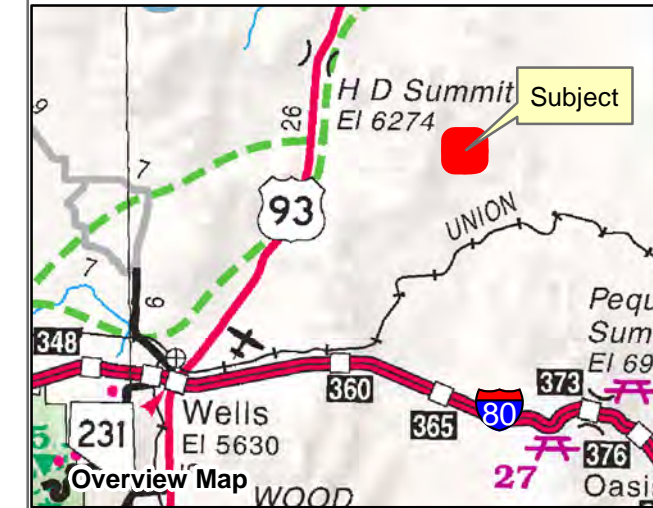

**009-14J**  
**SPECIAL LANDS**  
 Township 39N Range 64E Section 13  
 of the Mount Diablo Meridian, Nevada

- Legend**
- Subject Parcel
  - Parcel
  - Lot
  - Public Land
  - Section
  - Road

Reference Documents:  
 Map #

This map does NOT represent a survey.  
 It is compiled from official records, including  
 surveys and deeds. Recorded documents  
 should be used for detailed legal information.  
 Unless approved by Elko County Assessor,  
 other uses are forbidden.

**FOR ASSESSMENT USE ONLY**

Background image - 2017 NAIP flyover downloaded  
 from the W. M. Keck Earth Sciences & Mining Research  
 Information Center.  
 Product of GIS  
 Last Update 05/21/2019 JLS