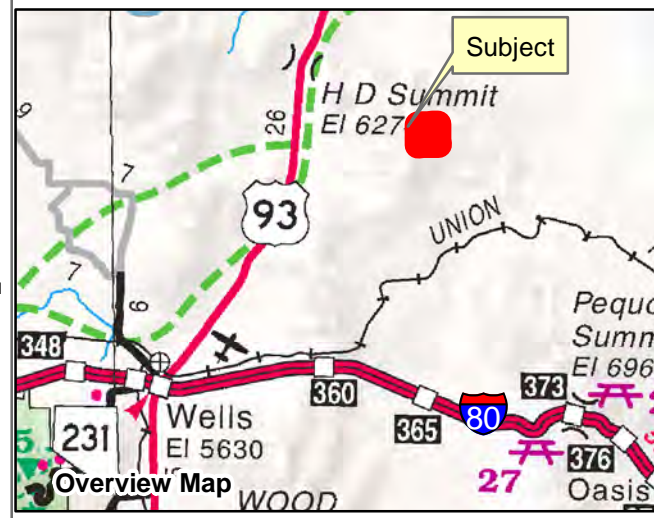

**009-14I**  
**SPECIAL LANDS**  
 Township 39N Range 64E Section 11  
 of the Mount Diablo Meridian, Nevada

- Legend**
- Subject Parcel
  - Parcel
  - Lot
  - Public Land
  - Section
  - Road

Reference Documents:  
 Map #

This map does NOT represent a survey.  
 It is compiled from official records, including  
 surveys and deeds. Recorded documents  
 should be used for detailed legal information.  
 Unless approved by Elko County Assessor,  
 other uses are forbidden.

**FOR ASSESSMENT USE ONLY**

Background image - 2017 NAIP flyover downloaded  
 from the W. M. Keck Earth Sciences & Mining Research  
 Information Center.  
 Product of GIS  
 Last Update 05/21/2019 JLS