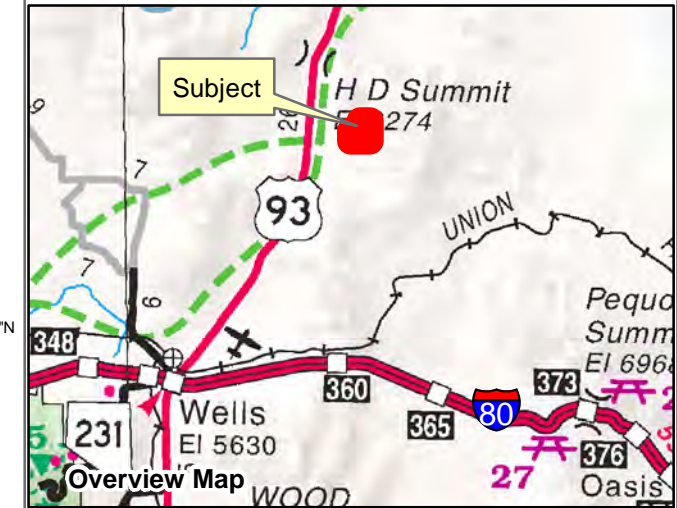

**009-14H**  
**SPECIAL LANDS**  
 Township 39N Range 64E Section 07  
 of the Mount Diablo Meridian, Nevada

**Legend**

- Subject Parcel
- Parcel
- Lot
- Public Land
- Section
- Road

Reference Documents:  
 Map #

This map does NOT represent a survey.  
 It is compiled from official records, including  
 surveys and deeds. Recorded documents  
 should be used for detailed legal information.  
 Unless approved by Elko County Assessor,  
 other uses are forbidden.

**FOR ASSESSMENT USE ONLY**

Background image - 2017 NAIP flyover downloaded  
 from the W. M. Keck Earth Sciences & Mining Research  
 Information Center.  
 Product of GIS  
 Last Update 05/21/2019 JLS