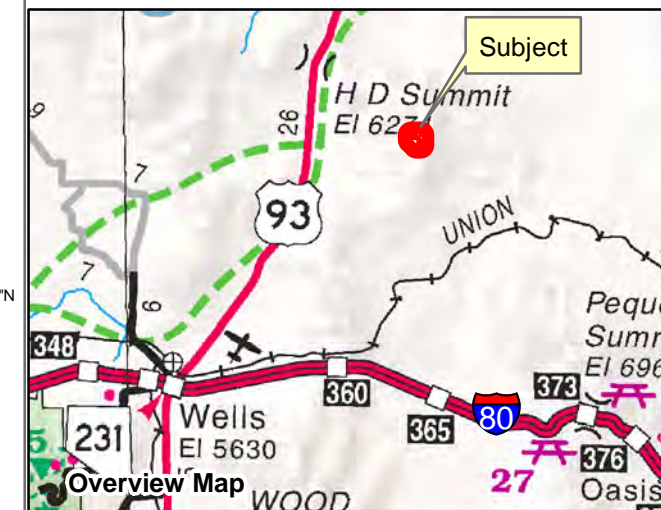

009-14G
SPECIAL LANDS
 Township 39N Range 64E Section 10
 of the Mount Diablo Meridian, Nevada

Legend

- Subject Parcel
- Parcel
- Lot
- Public Land
- Section
- Road

Reference Documents:
 Map #

This map does NOT represent a survey.
 It is compiled from official records, including
 surveys and deeds. Recorded documents
 should be used for detailed legal information.
 Unless approved by Elko County Assessor,
 other uses are forbidden.

FOR ASSESSMENT USE ONLY

Background image - 2017 NAIP flyover downloaded
 from the W. M. Keck Earth Sciences & Mining Research
 Information Center.
 Product of GIS
 Last Update 05/21/2019 JLS