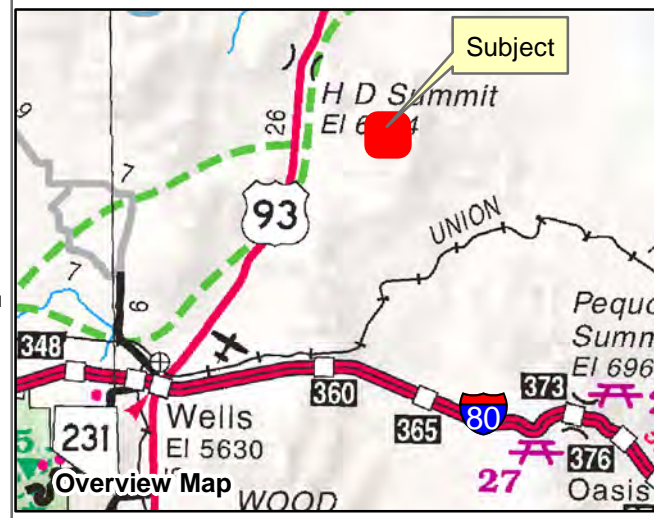

**009-14F**  
**SPECIAL LANDS**  
 Township 39N Range 64E Section 09  
 of the Mount Diablo Meridian, Nevada

- Legend**
- Subject Parcel
  - Parcel
  - Lot
  - Public Land
  - Section
  - Road

Reference Documents:  
 Map #

This map does NOT represent a survey.  
 It is compiled from official records, including  
 surveys and deeds. Recorded documents  
 should be used for detailed legal information.  
 Unless approved by Elko County Assessor,  
 other uses are forbidden.

**FOR ASSESSMENT USE ONLY**

Background image - 2017 NAIP flyover downloaded  
 from the W. M. Keck Earth Sciences & Mining Research  
 Information Center.  
 Product of GIS  
 Last Update 05/21/2019 JLS