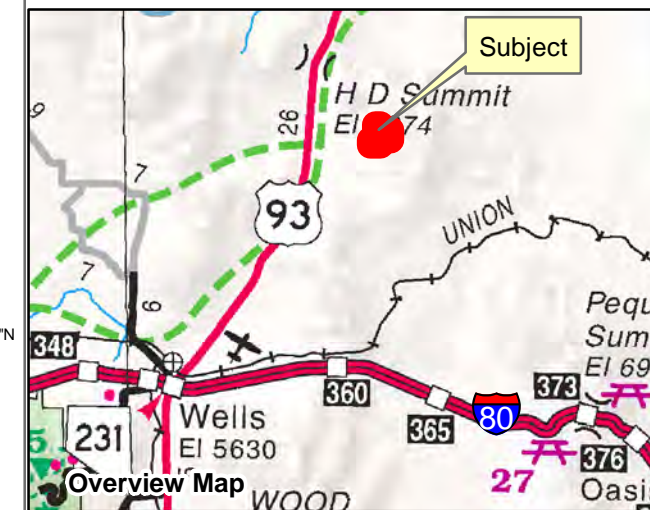

**009-14E**  
**SPECIAL LANDS**  
 Township 39N Range 64E Section 08  
 of the Mount Diablo Meridian, Nevada

**Legend**

- Subject Parcel
- Parcel
- Lot
- Public Land
- Section
- Road

Reference Documents:  
 Map #

This map does NOT represent a survey.  
 It is compiled from official records, including  
 surveys and deeds. Recorded documents  
 should be used for detailed legal information.  
 Unless approved by Elko County Assessor,  
 other uses are forbidden.

**FOR ASSESSMENT USE ONLY**

Background image - 2017 NAIP flyover downloaded  
 from the W. M. Keck Earth Sciences & Mining Research  
 Information Center.  
 Product of GIS  
 Last Update 05/21/2019 JLS