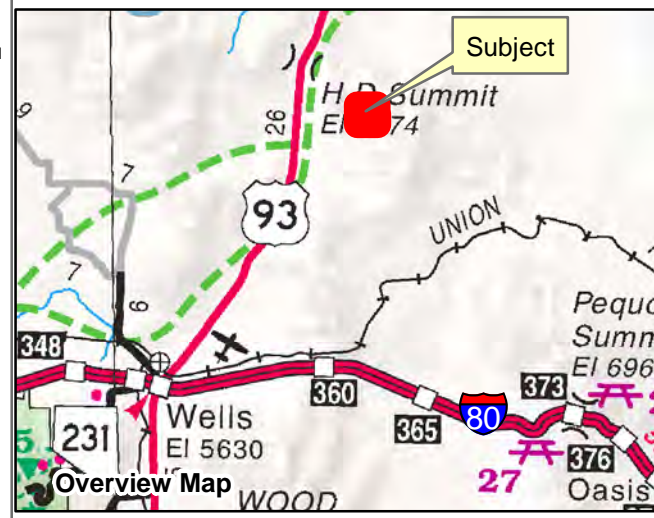

009-14D
SPECIAL LANDS
 Township 39N Range 64E Section 05
 of the Mount Diablo Meridian, Nevada

- Legend**
- Subject Parcel
 - Parcel
 - Lot
 - Public Land
 - Section
 - Road

Reference Documents:
 Map #

This map does NOT represent a survey.
 It is compiled from official records, including
 surveys and deeds. Recorded documents
 should be used for detailed legal information.
 Unless approved by Elko County Assessor,
 other uses are forbidden.

FOR ASSESSMENT USE ONLY

Background image - 2017 NAIP flyover downloaded
 from the W. M. Keck Earth Sciences & Mining Research
 Information Center.
 Product of GIS
 Last Update 05/21/2019 JLS