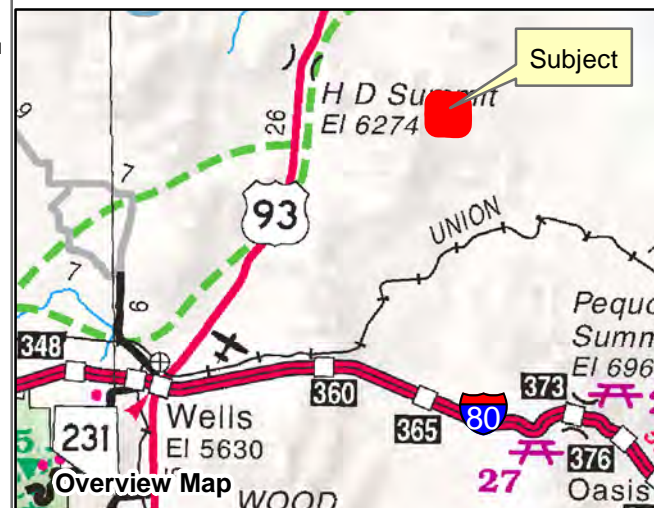

009-14A
SPECIAL LANDS
 Township 39N Range 64E Section 01
 of the Mount Diablo Meridian, Nevada

- Legend**
- Subject Parcel
 - Parcel
 - Lot
 - Public Land
 - Section
 - Road

Reference Documents:
 Map # 535537, 555129

This map does NOT represent a survey.
 It is compiled from official records, including
 surveys and deeds. Recorded documents
 should be used for detailed legal information.
 Unless approved by Elko County Assessor,
 other uses are forbidden.

FOR ASSESSMENT USE ONLY

Background image - 2017 NAIP flyover downloaded
 from the W. M. Keck Earth Sciences & Mining Research
 Information Center.
 Product of GIS
 Last Update 05/21/2019 JLS