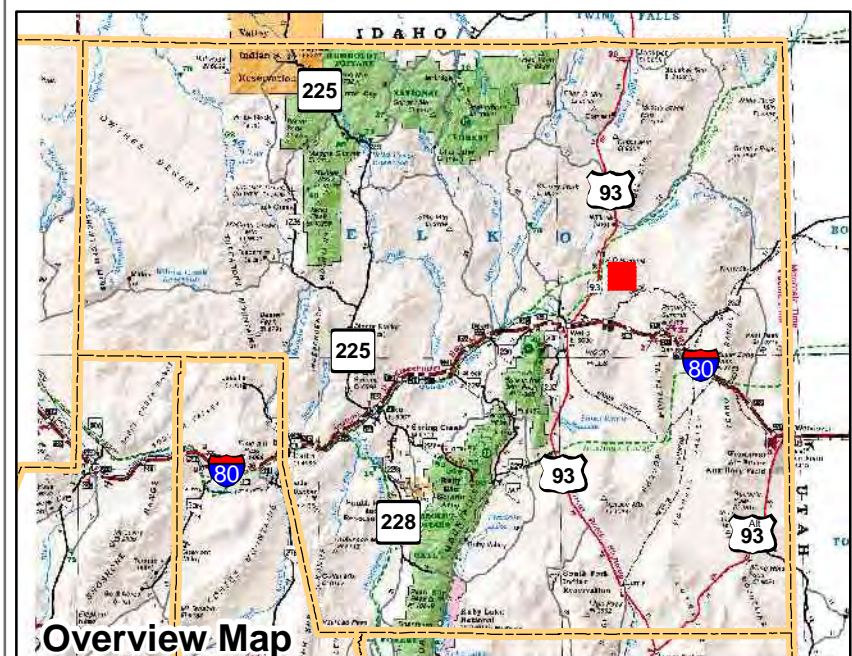

009-140
Township 39N Range 64E
of the Mount Diablo Meridian, Nevada

- Legend**
- Subject Parcel
 - Parcel
 - Public Land
 - Lot
 - Section
 - Township/Range
 - County Line

This map does NOT represent a survey. It is compiled from official records, including surveys and deeds. Recorded documents should be used for detailed legal information. Unless approved by Elko County Assessor, other uses are forbidden.