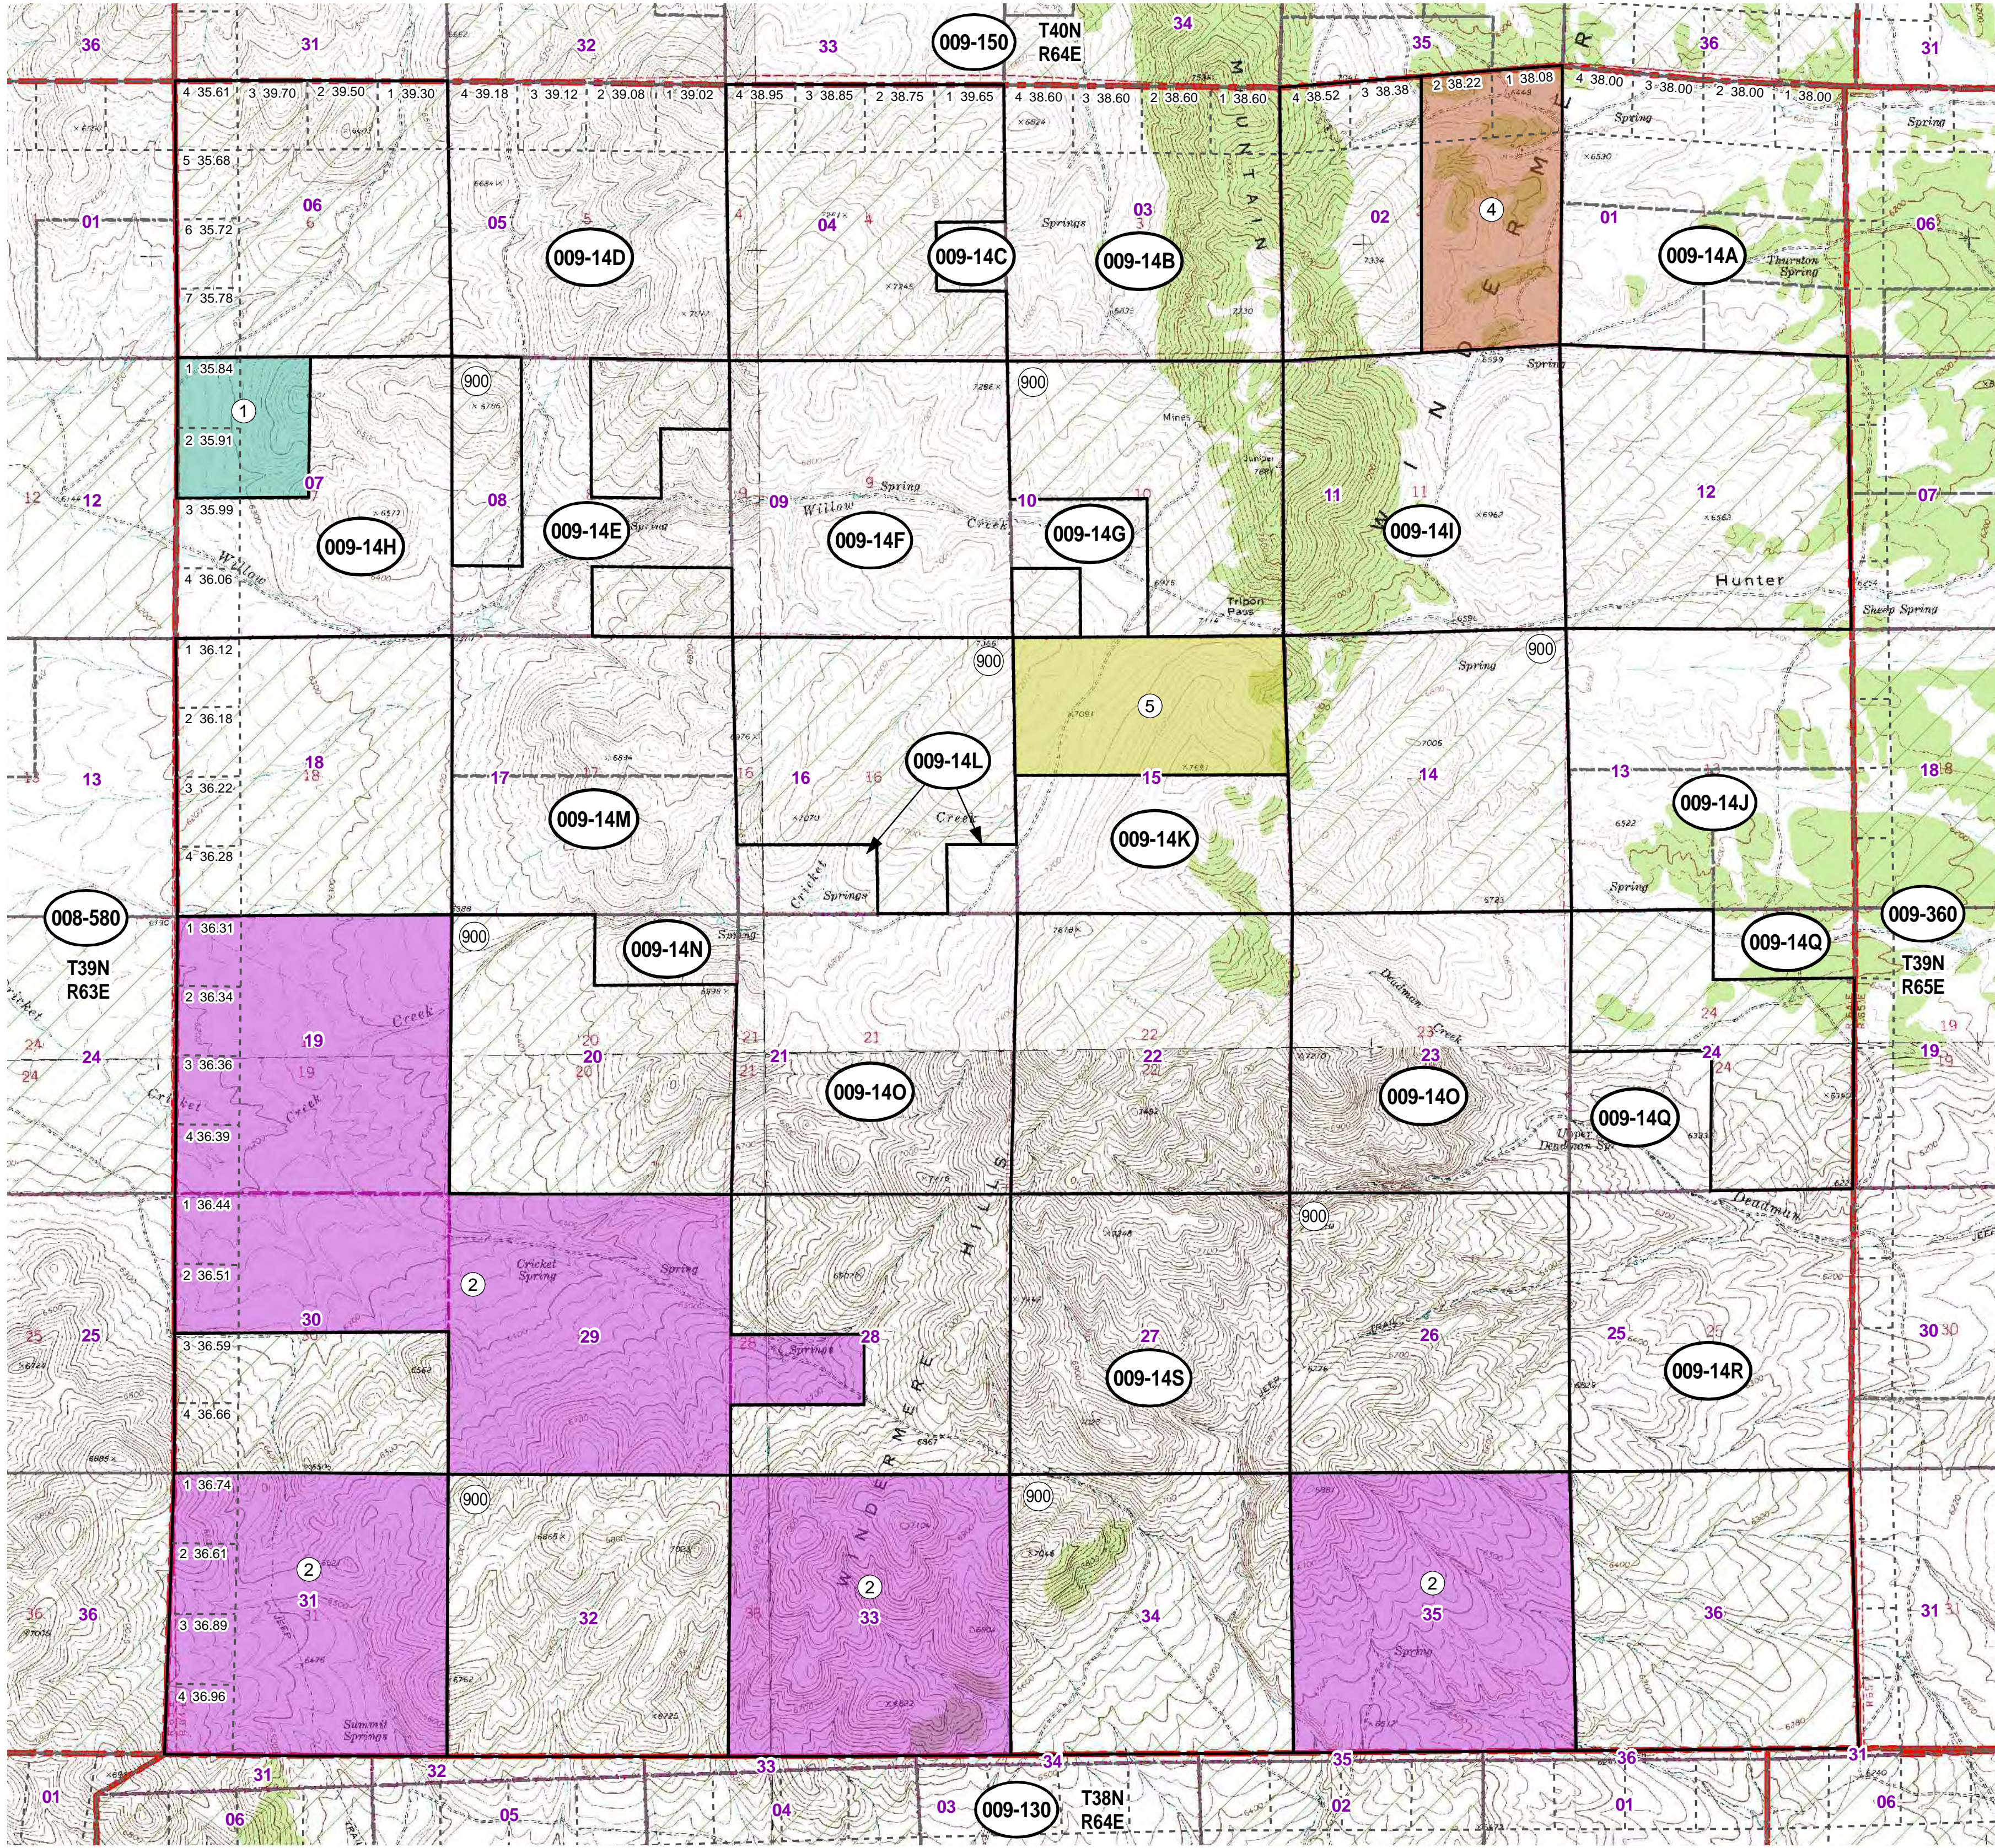

009-140
Township 39N Range 64E
of the Mount Diablo Meridian, Nevada

- Legend**
- Subject Parcel
 - Parcel
 - Public Land
 - Lot
 - Section
 - Township/Range
 - County Line

This map does NOT represent a survey. It is compiled from official records, including surveys and deeds. Recorded documents should be used for detailed legal information. Unless approved by Elko County Assessor, other uses are forbidden.

Reference Documents:

FOR ASSESSMENT USE ONLY

Background DRG was downloaded from the W. M. Keck Earth Sciences & Mining Research Information Center.
 Product of GIS
 Last Updated 02/22/2011 JLS