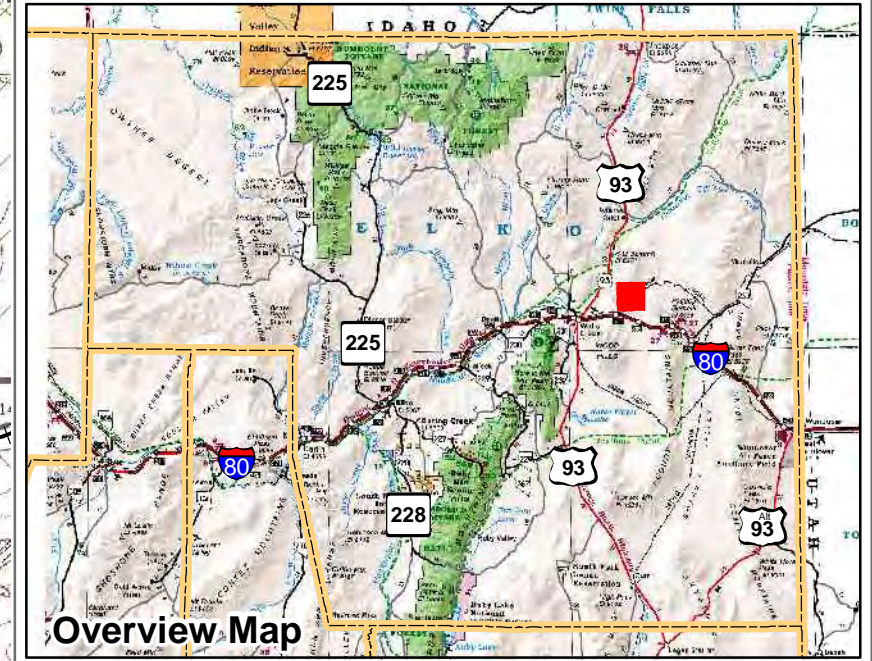

009-130
Township 38N Range 64E
of the Mount Diablo Meridian, Nevada

Legend

- Subject Parcel
- Parcel
- Public Land
- Lot
- Section
- Township/Range
- County Line
- Railroad

This map does NOT represent a survey. It is compiled from official records, including surveys and deeds. Recorded documents should be used for detailed legal information. Unless approved by Elko County Assessor, other uses are forbidden.