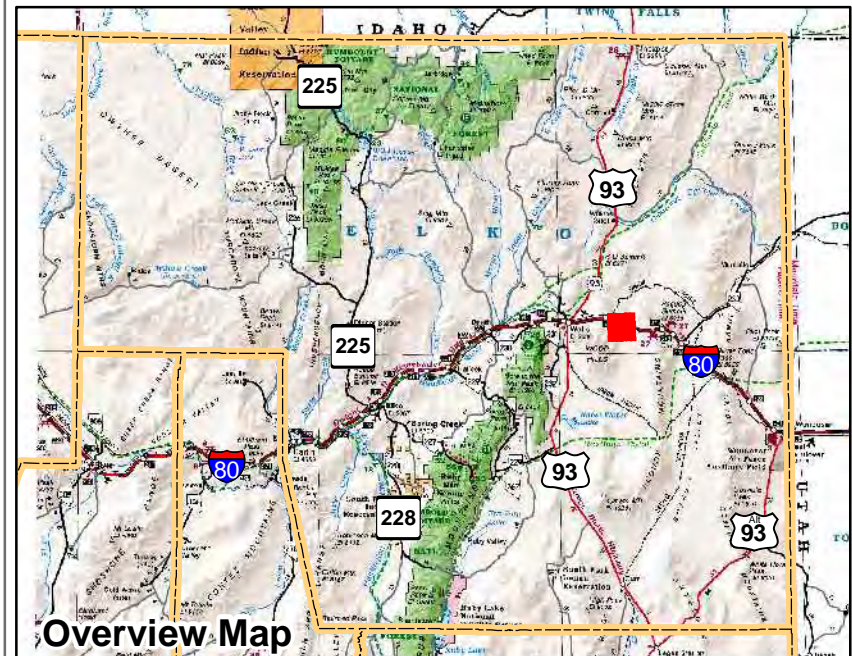

009-120
Township 37N Range 64E
of the Mount Diablo Meridian, Nevada

Legend

- Subject Parcel
- Parcel
- Public Land
- Lot
- Section
- Township/Range
- County Line
- Railroad

This map does NOT represent a survey. It is compiled from official records, including surveys and deeds. Recorded documents should be used for detailed legal information. Unless approved by Elko County Assessor, other uses are forbidden.