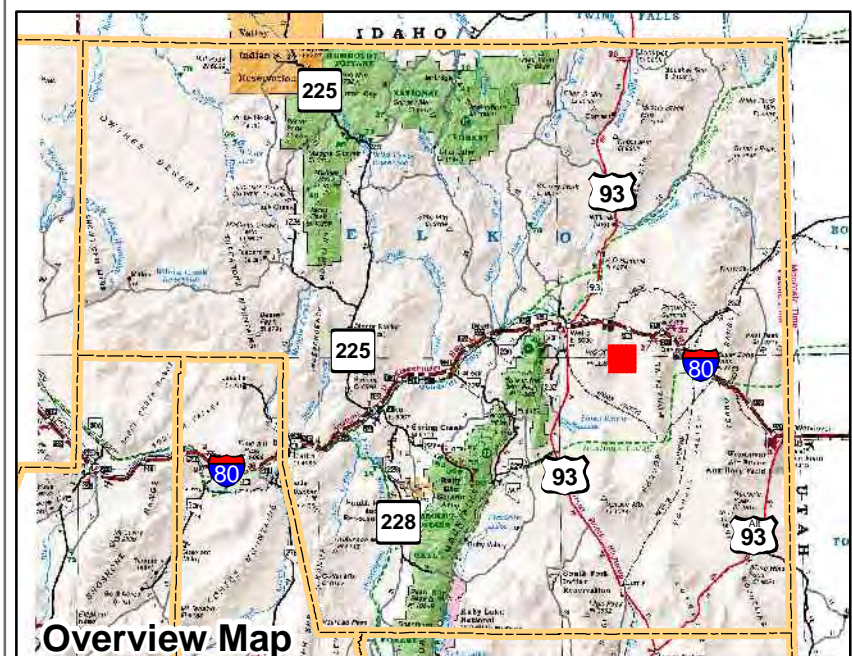

009-110
Township 36N Range 64E
of the Mount Diablo Meridian, Nevada

Legend

- Subject Parcel
- Parcel
- Public Land
- Lot
- Section
- Township/Range
- County Line

0 0.25 0.5 1 1.5
Miles

N

This map does NOT represent a survey. It is compiled from official records, including surveys and deeds. Recorded documents should be used for detailed legal information. Unless approved by Elko County Assessor, other uses are forbidden.