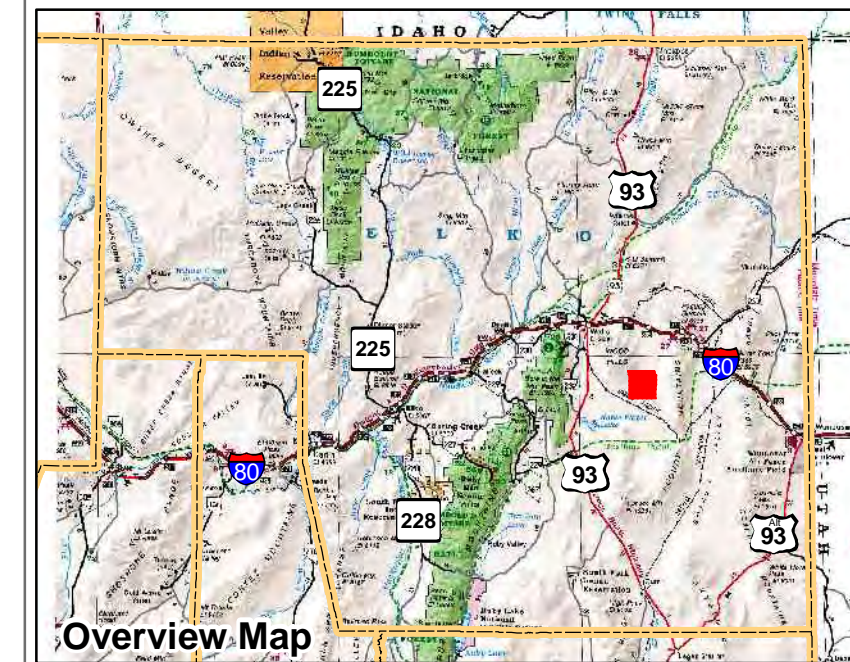

## Township 35N Range 64E of the Mount Diablo Meridian, Nevada

Overview Map

### Legend

- Subject Parcel
- Parcel
- Public Land
- Lot
- Section
- Township/Range
- County Line

This map does NOT represent a survey. It is compiled from official records, including surveys and deeds. Recorded documents should be used for detailed legal information. Unless approved by Elko County Assessor, other uses are forbidden.