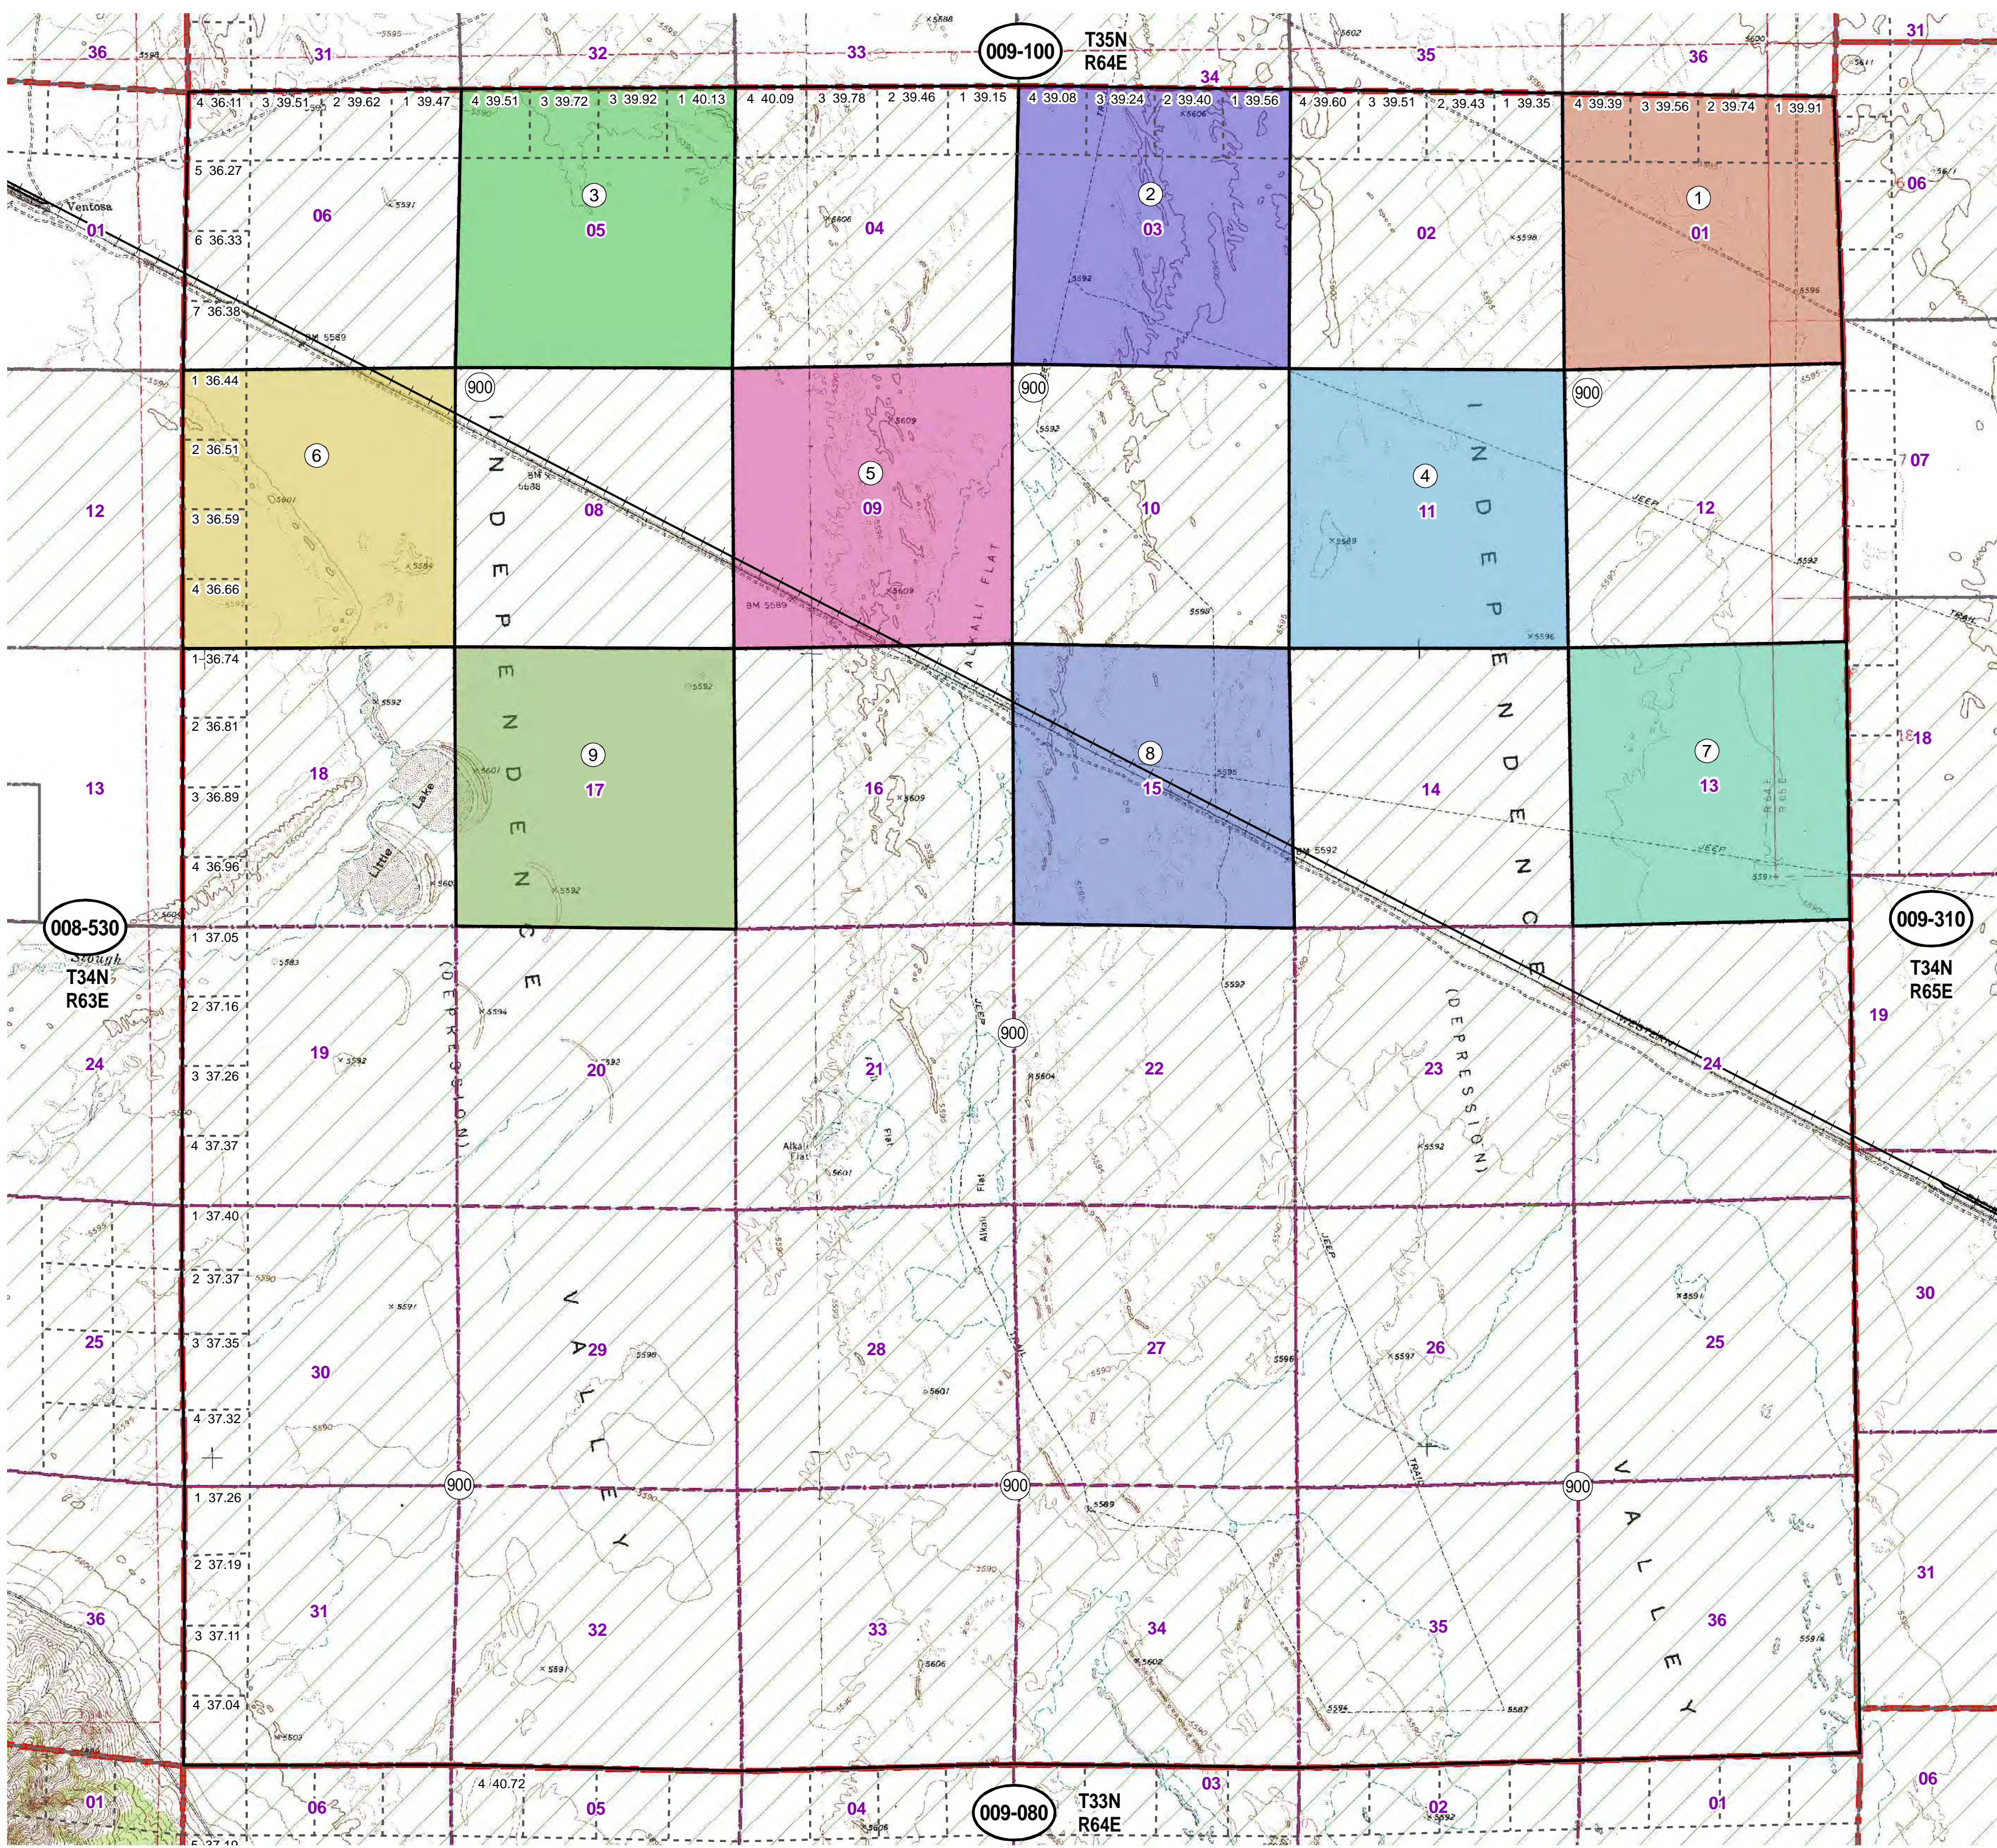

009-090
Township 34N Range 64E
of the Mount Diablo Meridian, Nevada

- Legend**
- Subject Parcel
 - Parcel
 - Public Land
 - Lot
 - Section
 - Township/Range
 - County Line

This map does NOT represent a survey. It is compiled from official records, including surveys and deeds. Recorded documents should be used for detailed legal information. Unless approved by Elko County Assessor, other uses are forbidden.

Reference Documents:

FOR ASSESSMENT USE ONLY

Background DRG was downloaded from the W. M. Keck Earth Sciences & Mining Research Information Center.
 Product of GIS
 Last Updated 02/18/2011 JLS