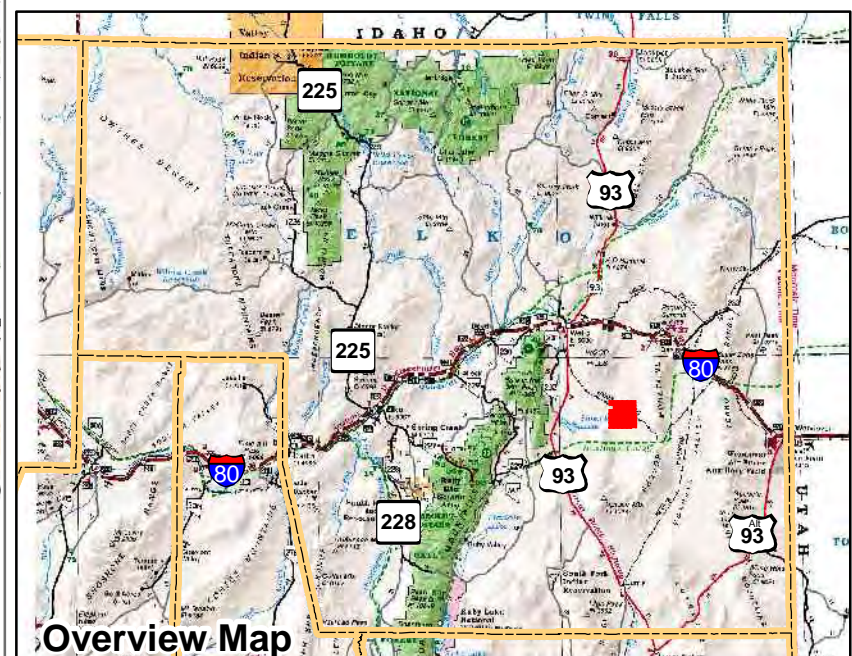

009-090
Township 34N Range 64E
of the Mount Diablo Meridian, Nevada

- Legend**
- Subject Parcel
 - Parcel
 - Public Land
 - Lot
 - Section
 - Township/Range
 - County Line

This map does NOT represent a survey. It is compiled from official records, including surveys and deeds. Recorded documents should be used for detailed legal information. Unless approved by Elko County Assessor, other uses are forbidden.