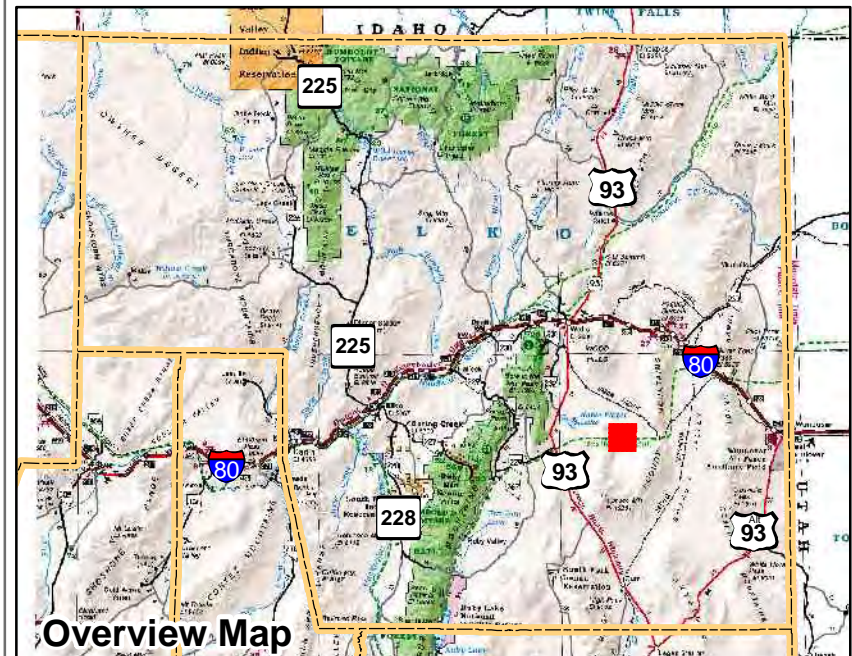

009-080
Township 33N Range 64E
of the Mount Diablo Meridian, Nevada

- Legend**
- Subject Parcel
 - Parcel
 - Public Land
 - Lot
 - Section
 - Township/Range
 - County Line

This map does NOT represent a survey. It is compiled from official records, including surveys and deeds. Recorded documents should be used for detailed legal information. Unless approved by Elko County Assessor, other uses are forbidden.