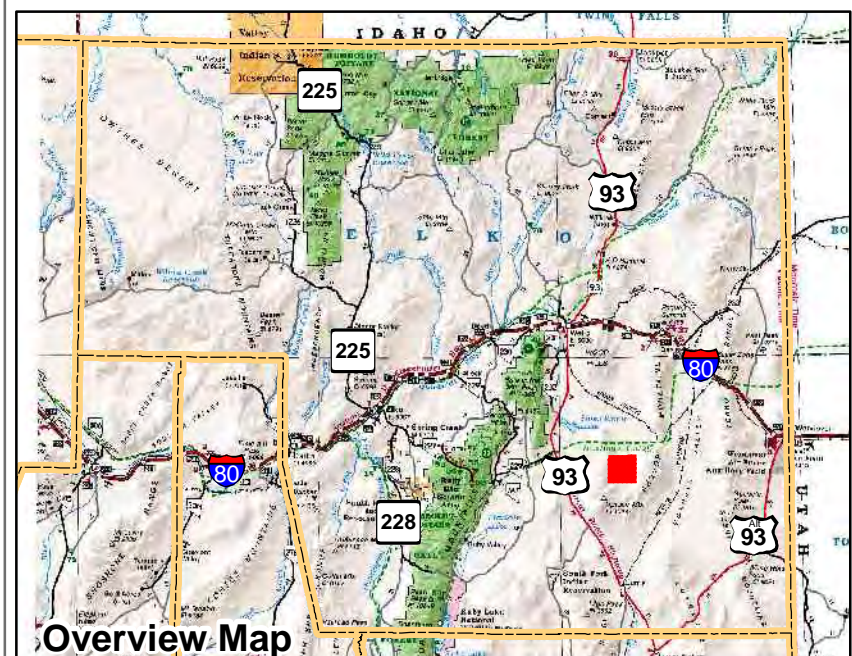

009-070
Township 32N Range 64E
of the Mount Diablo Meridian, Nevada

- Legend**
- Subject Parcel
 - Parcel
 - Public Land
 - Lot
 - Section
 - Township/Range
 - County Line

This map does NOT represent a survey. It is compiled from official records, including surveys and deeds. Recorded documents should be used for detailed legal information. Unless approved by Elko County Assessor, other uses are forbidden.