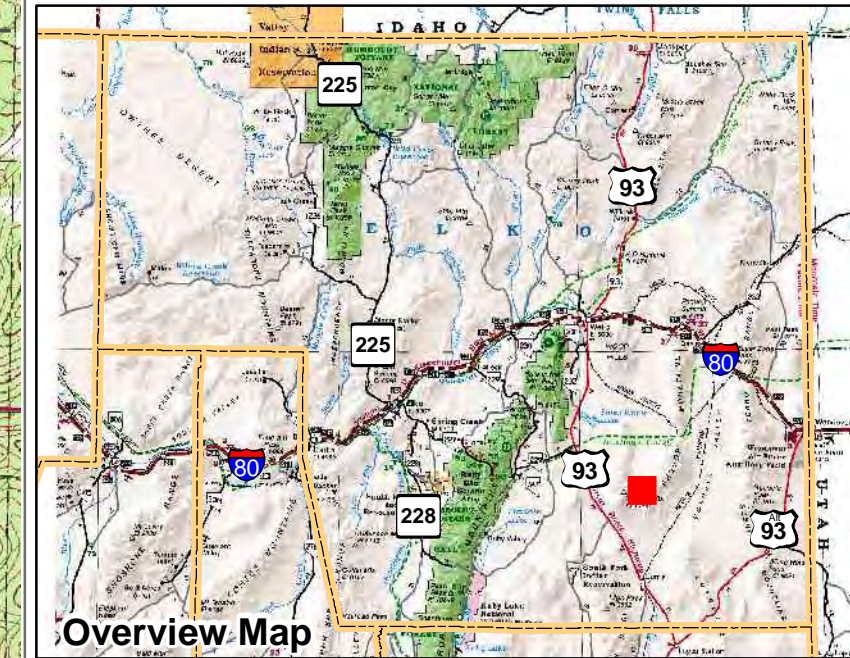

009-060
Township 31N Range 64E
of the Mount Diablo Meridian, Nevada

Legend

- Subject Parcel
- Parcel
- Public Land
- Lot
- Section
- Township/Range
- County Line

This map does NOT represent a survey. It is compiled from official records, including surveys and deeds. Recorded documents should be used for detailed legal information. Unless approved by Elko County Assessor, other uses are forbidden.