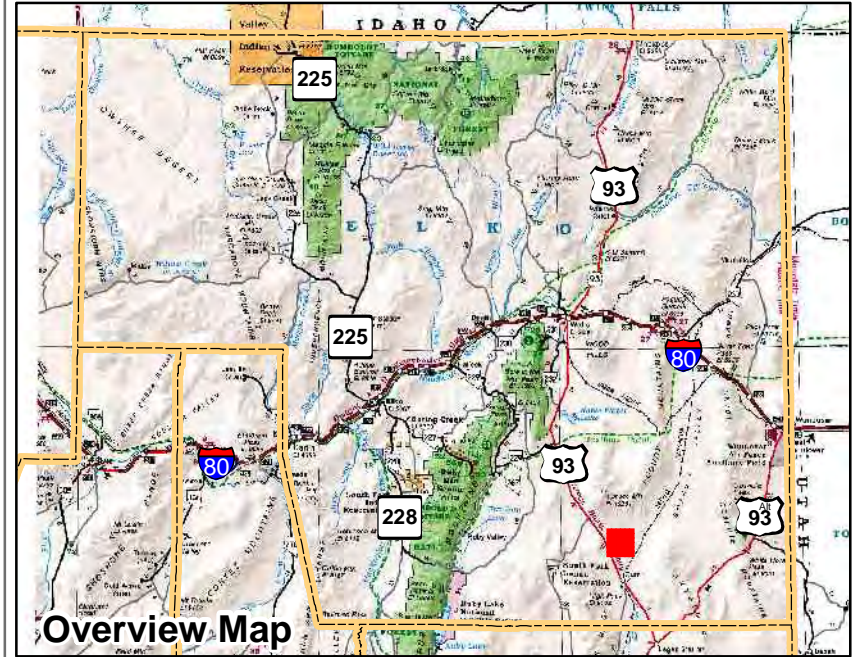

009-040
Township 29N Range 64E
of the Mount Diablo Meridian, Nevada

- Legend**
- Subject Parcel
 - Parcel
 - Public Land
 - Lot
 - Section
 - Township/Range
 - County Line
 - Railroad

This map does NOT represent a survey. It is compiled from official records, including surveys and deeds. Recorded documents should be used for detailed legal information. Unless approved by Elko County Assessor, other uses are forbidden.