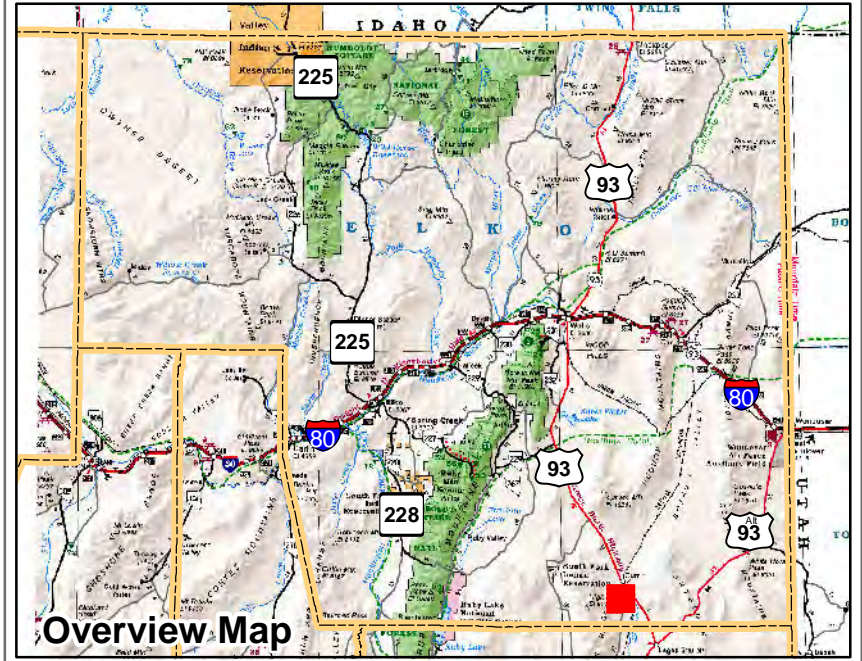

**009-020**  
**Township 27N Range 64E**  
**of the Mount Diablo Meridian, Nevada**

**Legend**

- Subject Parcel
- Parcel
- Public Land
- Lot
- Section
- Township/Range
- County Line
- Railroad

This map does NOT represent a survey. It is compiled from official records, including surveys and deeds. Recorded documents should be used for detailed legal information. Unless approved by Elko County Assessor, other uses are forbidden.