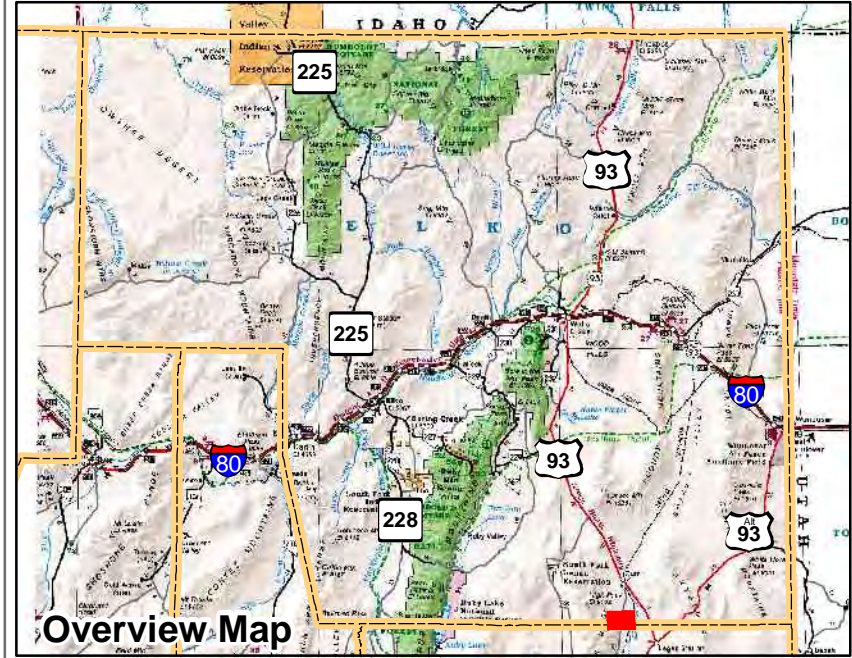

009-010
Township 26N Range 64E
of the Mount Diablo Meridian, Nevada

Legend

- Subject Parcel
- Parcel
- Public Land
- Lot
- Section
- Township/Range
- County Line
- Railroad

This map does NOT represent a survey. It is compiled from official records, including surveys and deeds. Recorded documents should be used for detailed legal information. Unless approved by Elko County Assessor, other uses are forbidden.