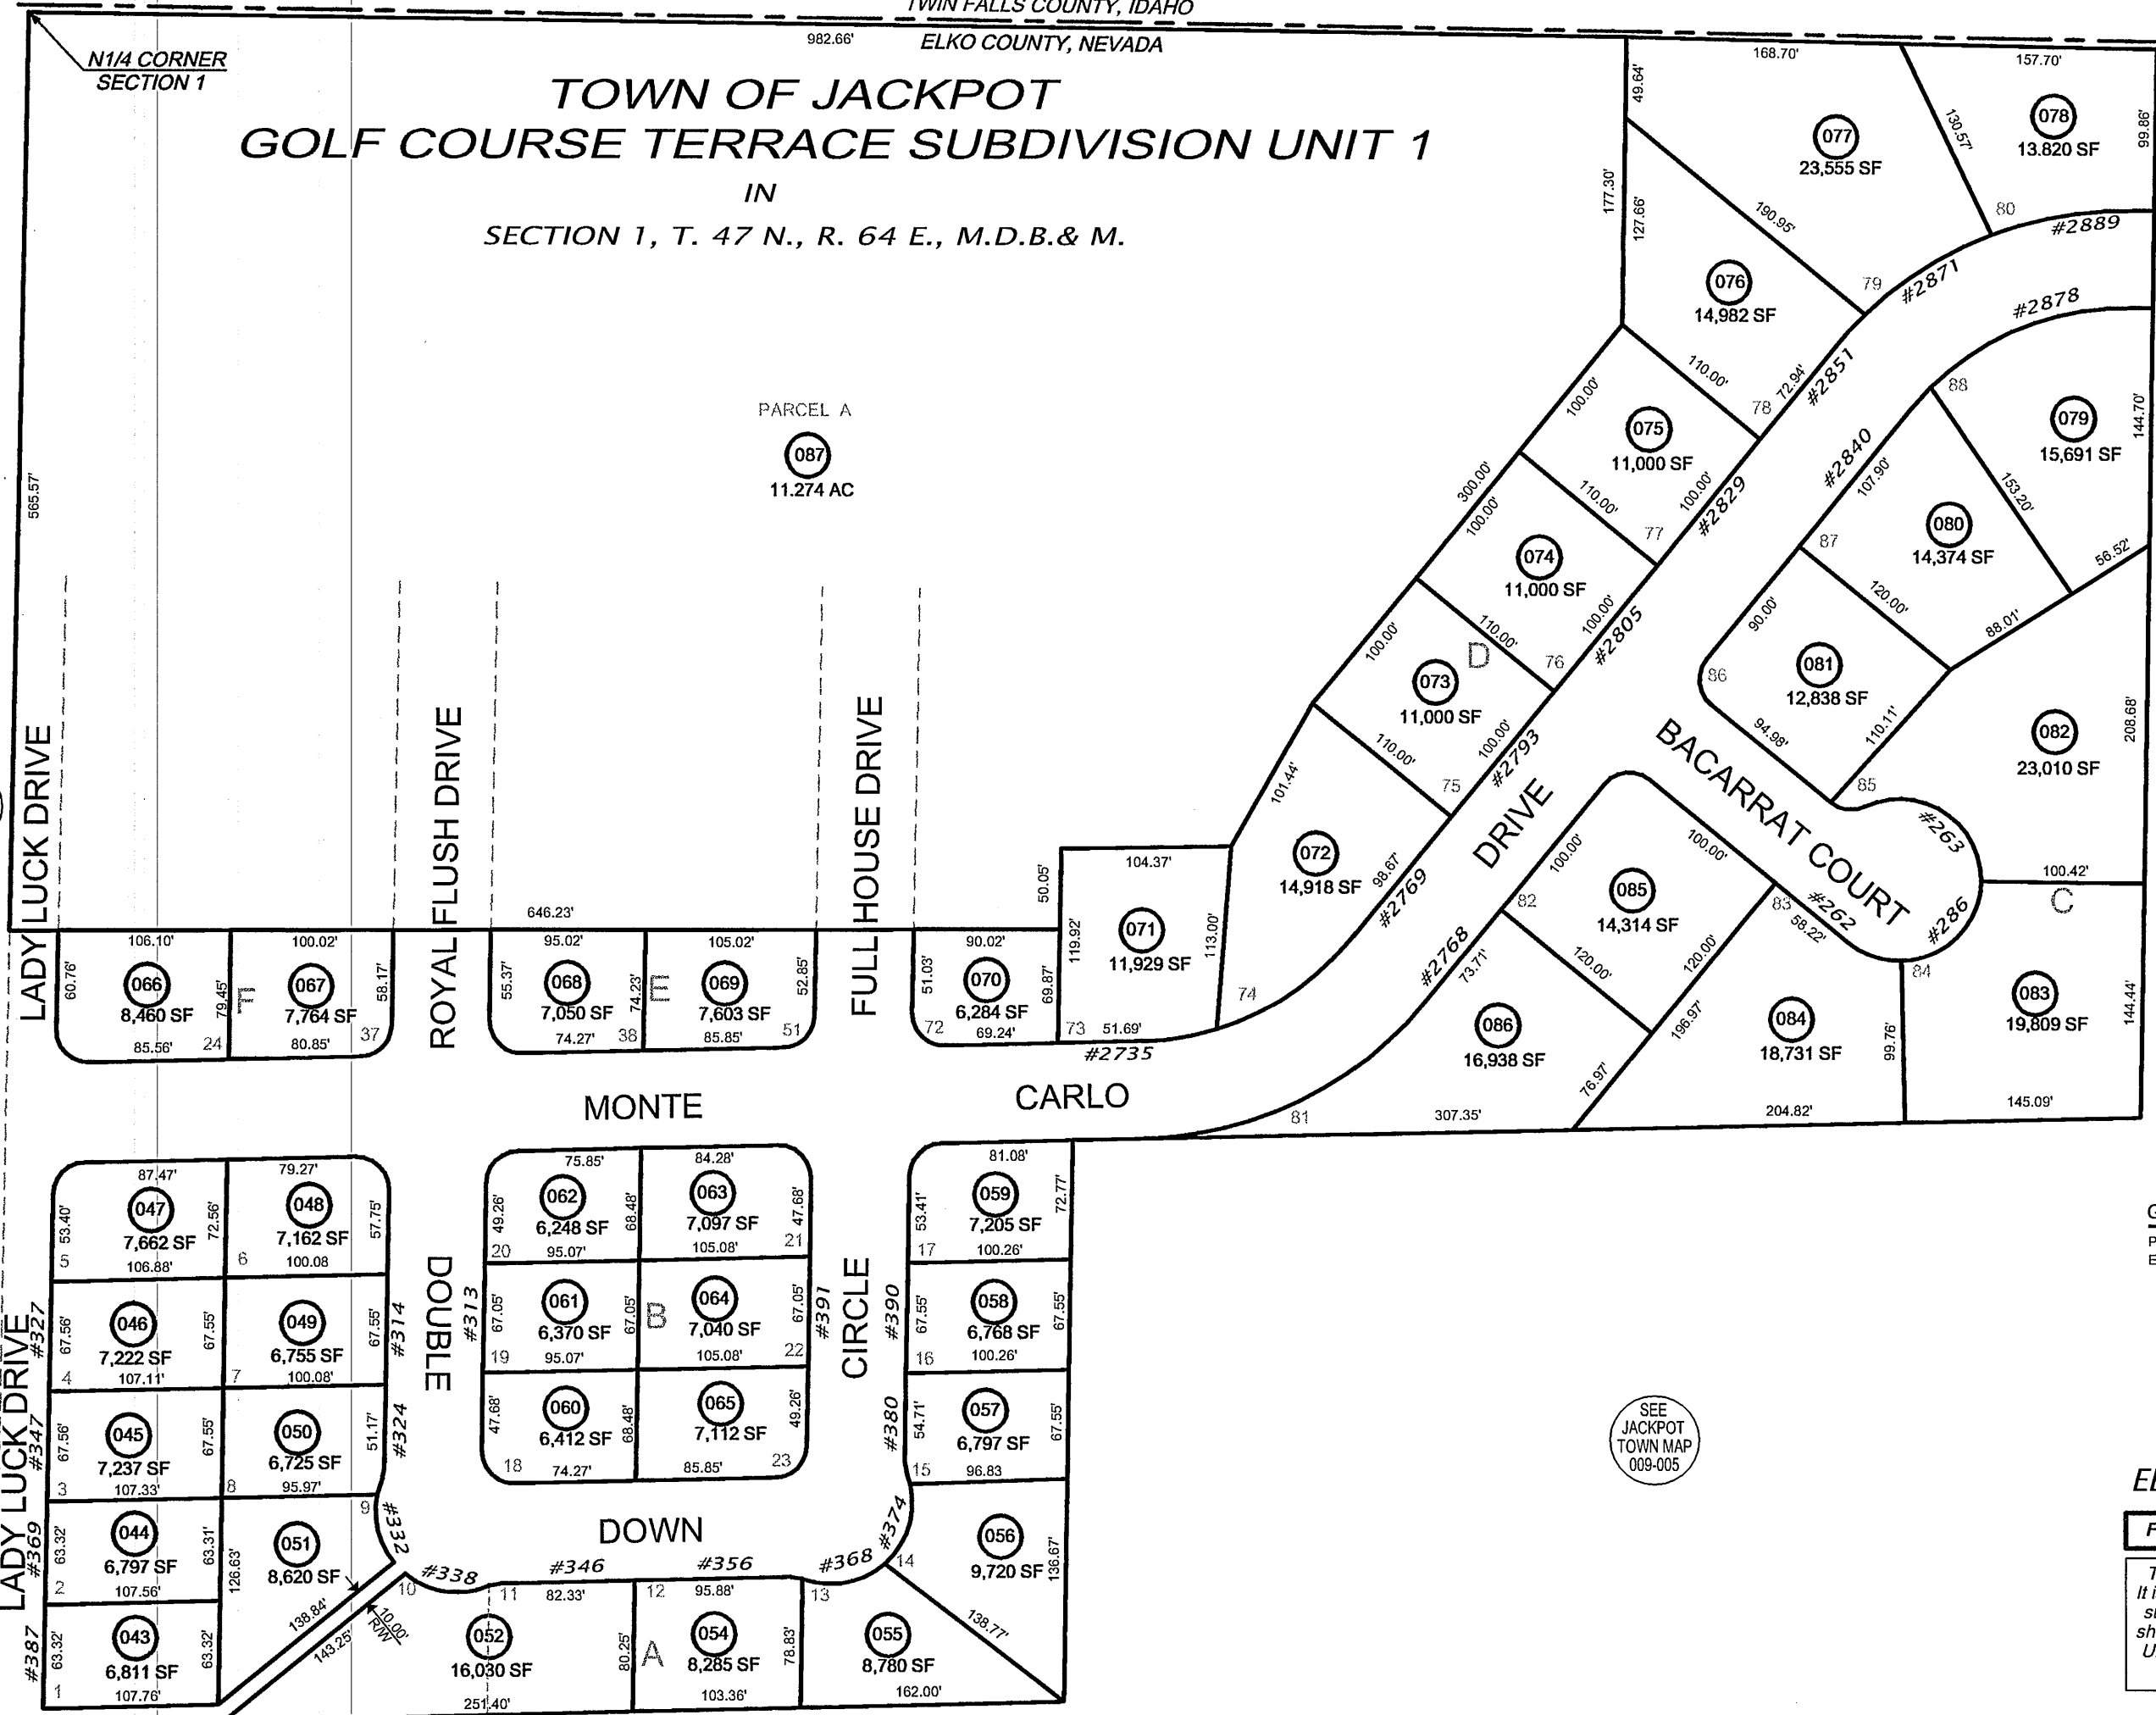

N1/4 CORNER SECTION 1

TOWN OF JACKPOT GOLF COURSE TERRACE SUBDIVISION UNIT 1

IN
SECTION 1, T. 47 N., R. 64 E., M.D.B. & M.

PARCEL A

087

11.274 AC

SEE JACKPOT TOWN MAP 009-005

SEE JACKPOT TOWN MAP 009-005

SCALE: 1" = 100'

GENERAL NOTE:

PARCEL NUMBERS ARE FOUND AS FOLLOWS:
EXAMPLE APN : 009 - 005 - 083

009-005 ← PAGE #

USE THESE

083 ← PARCEL #

ELKO COUNTY, NEVADA

FOR ASSESSMENT USE ONLY

Revised 07/2003 mac

SEE JACKPOT TOWN MAP 009-005