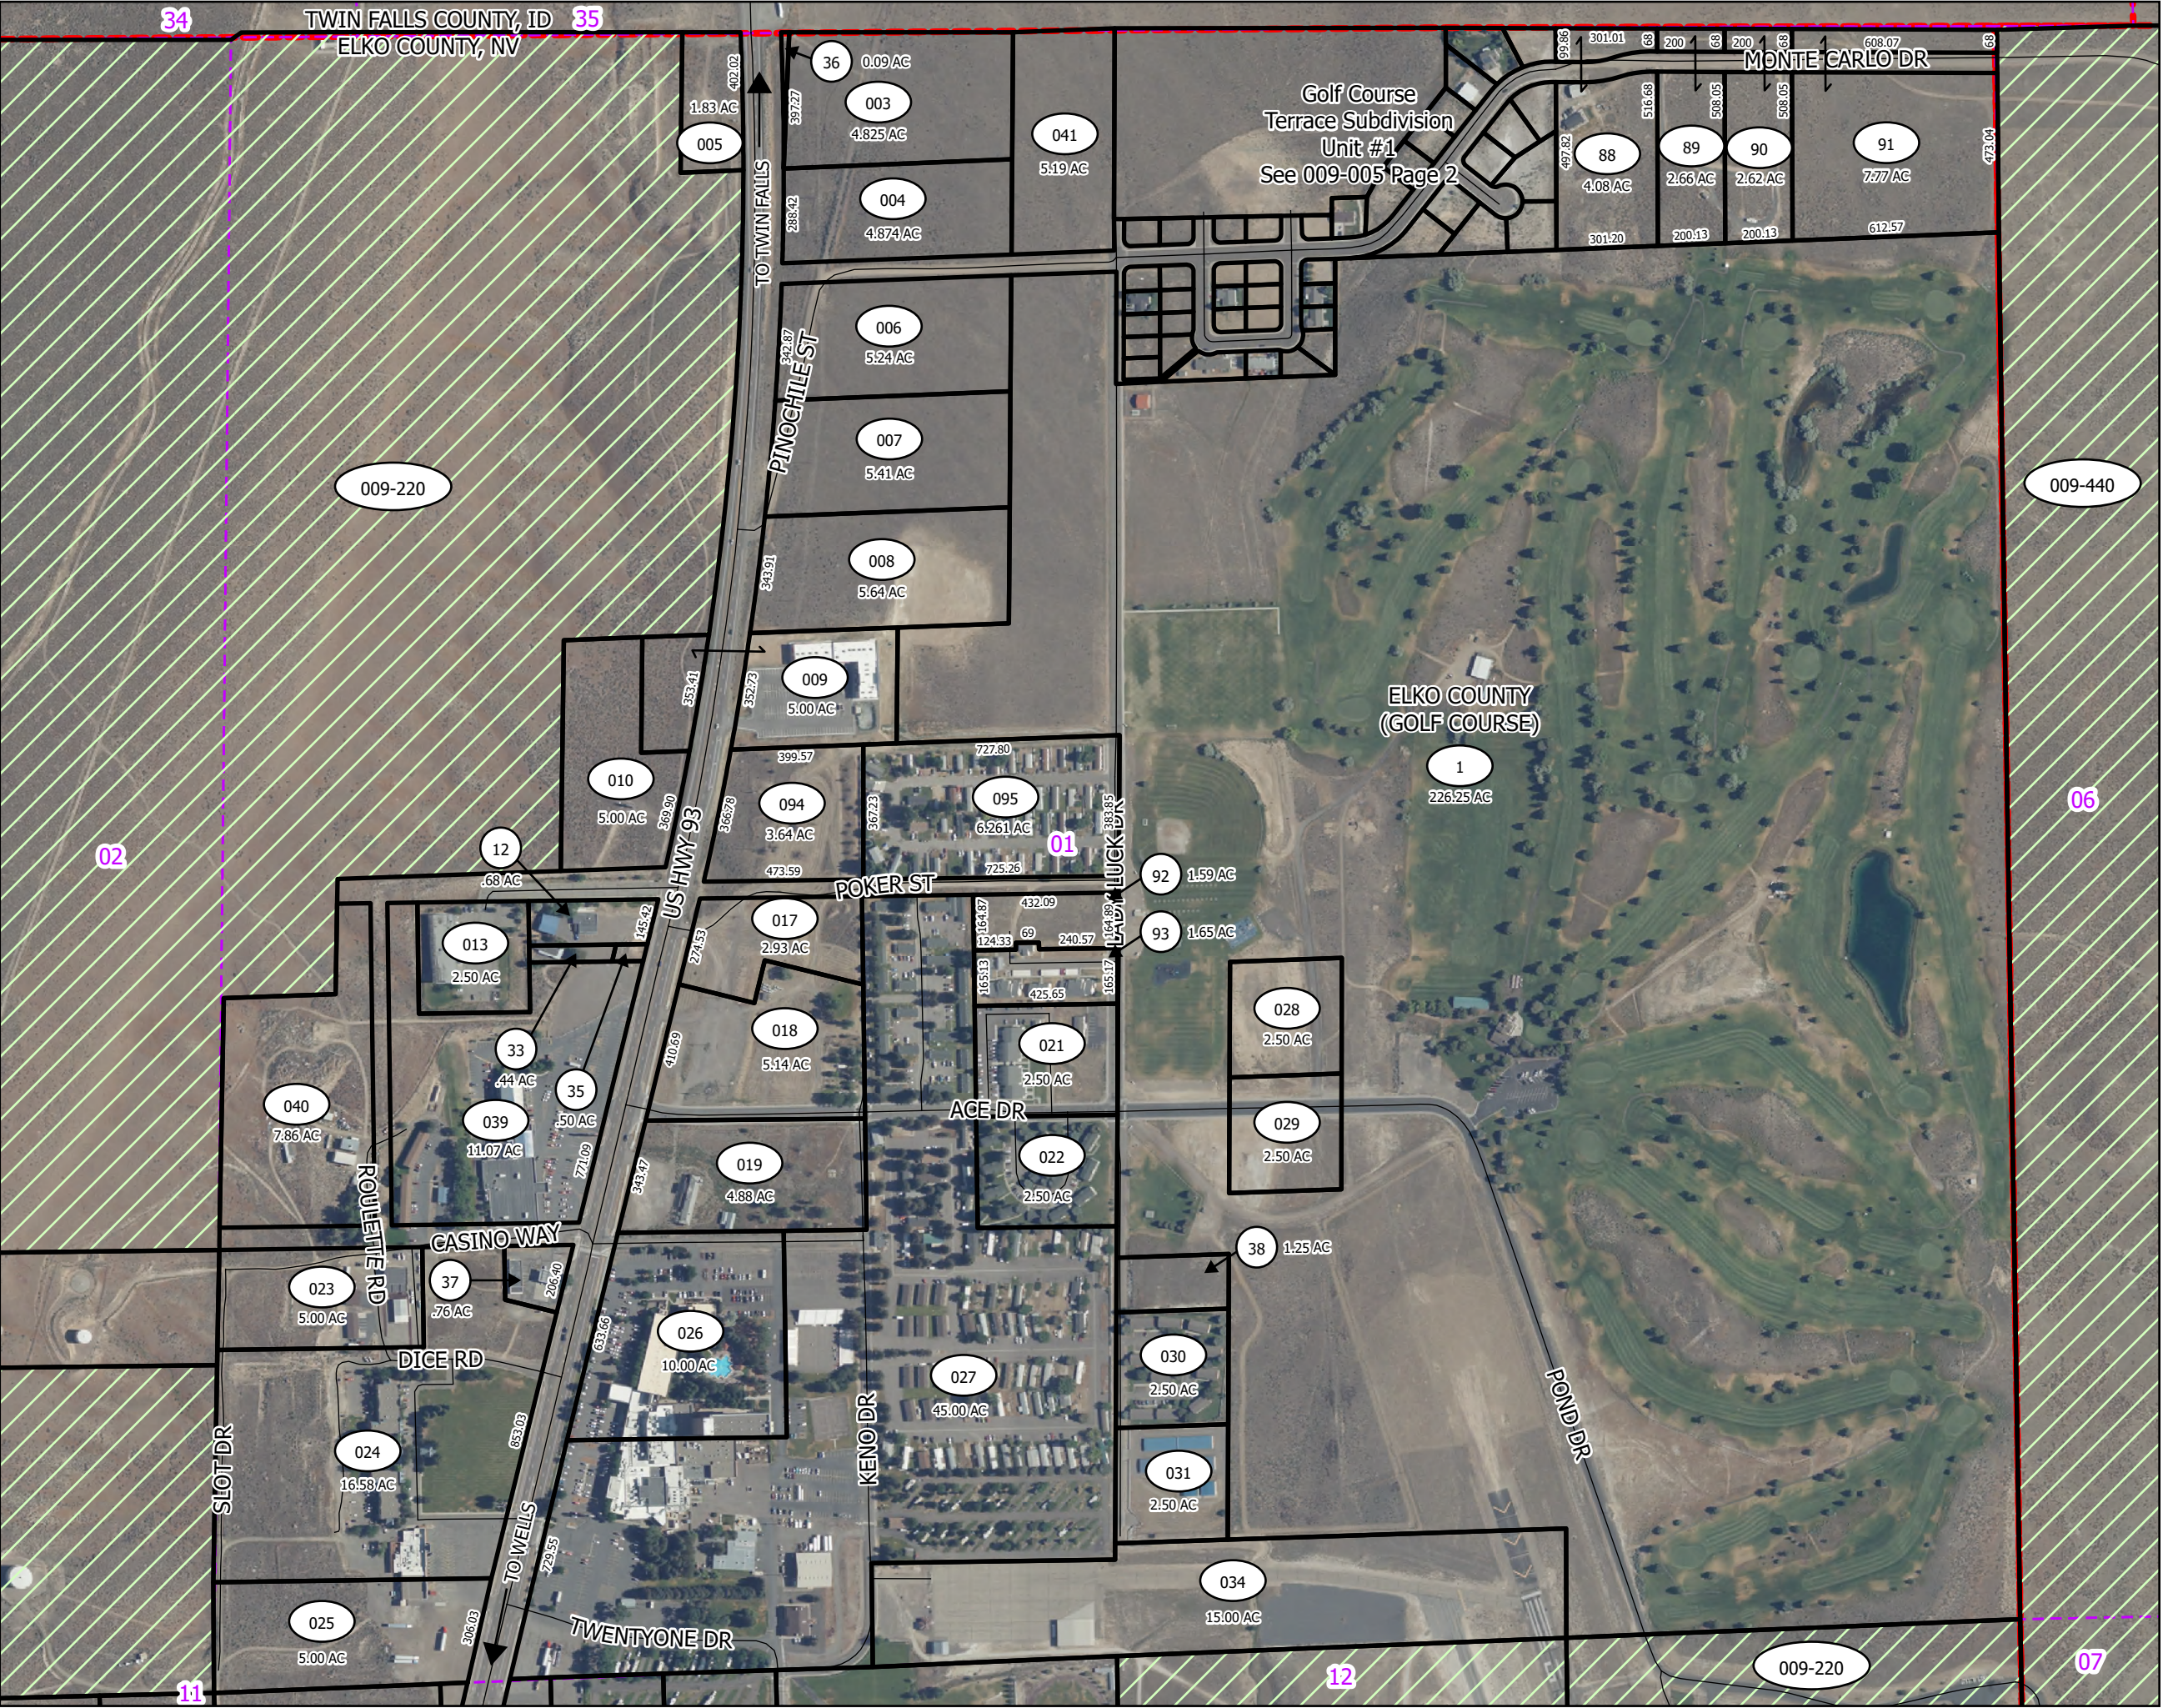

Legend

- Parcel
- Road
- Public Land
- Section
- Township Range

Reference Documents:
97220, 466309, 848507, 864370

This map does NOT represent a survey. It is compiled from official records, including surveys and deeds. Recorded documents should be used for detailed legal information. Unless approved by Elko County Assessor, other uses are forbidden.

FOR ASSESSMENT USE ONLY

Background image - 2022 NAIP Imagery downloaded from USDA

Product of GIS
Last Update 05/20/2026 ZAF

Golf Course Terrace Subdivision Unit #1
See 009-005 Page 2

ELKO COUNTY (GOLF COURSE)

MONTE CARLO DR

PINECHILE ST

POKER ST

ACE DR

KENO DR

POND DR

CASINO WAY

DICE RD

TWENTYONE DR

TO TWIN FALLS

TO WELLS

SLOT DR

ROULETTE RD

LUCKY DR