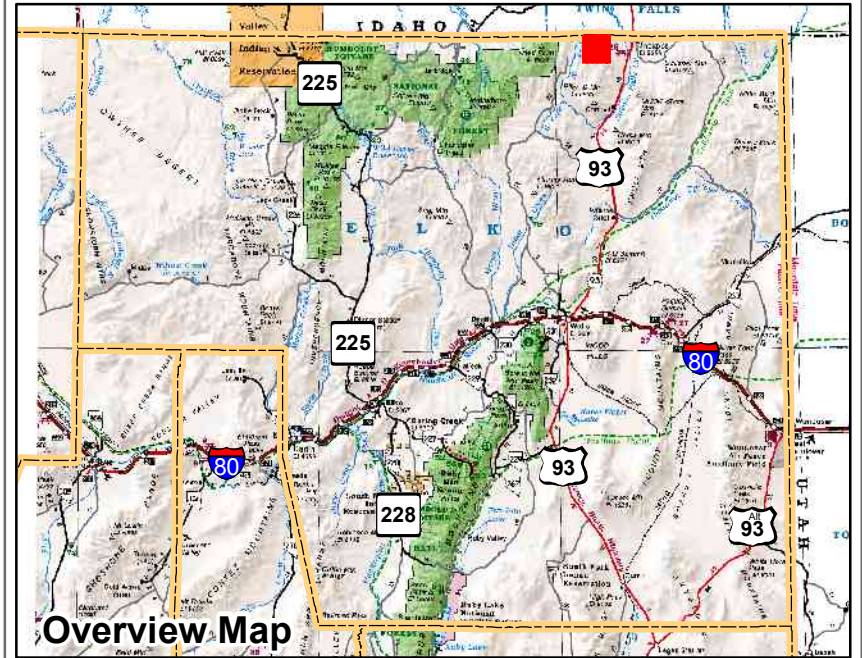

008-660
Township 47N Range 63E
of the Mount Diablo Meridian, Nevada

Legend

- Subject Parcel
- Parcel
- Public Land
- Lot
- Section
- Township/Range
- County Line

This map does NOT represent a survey. It is compiled from official records, including surveys and deeds. Recorded documents should be used for detailed legal information. Unless approved by Elko County Assessor, other uses are forbidden.