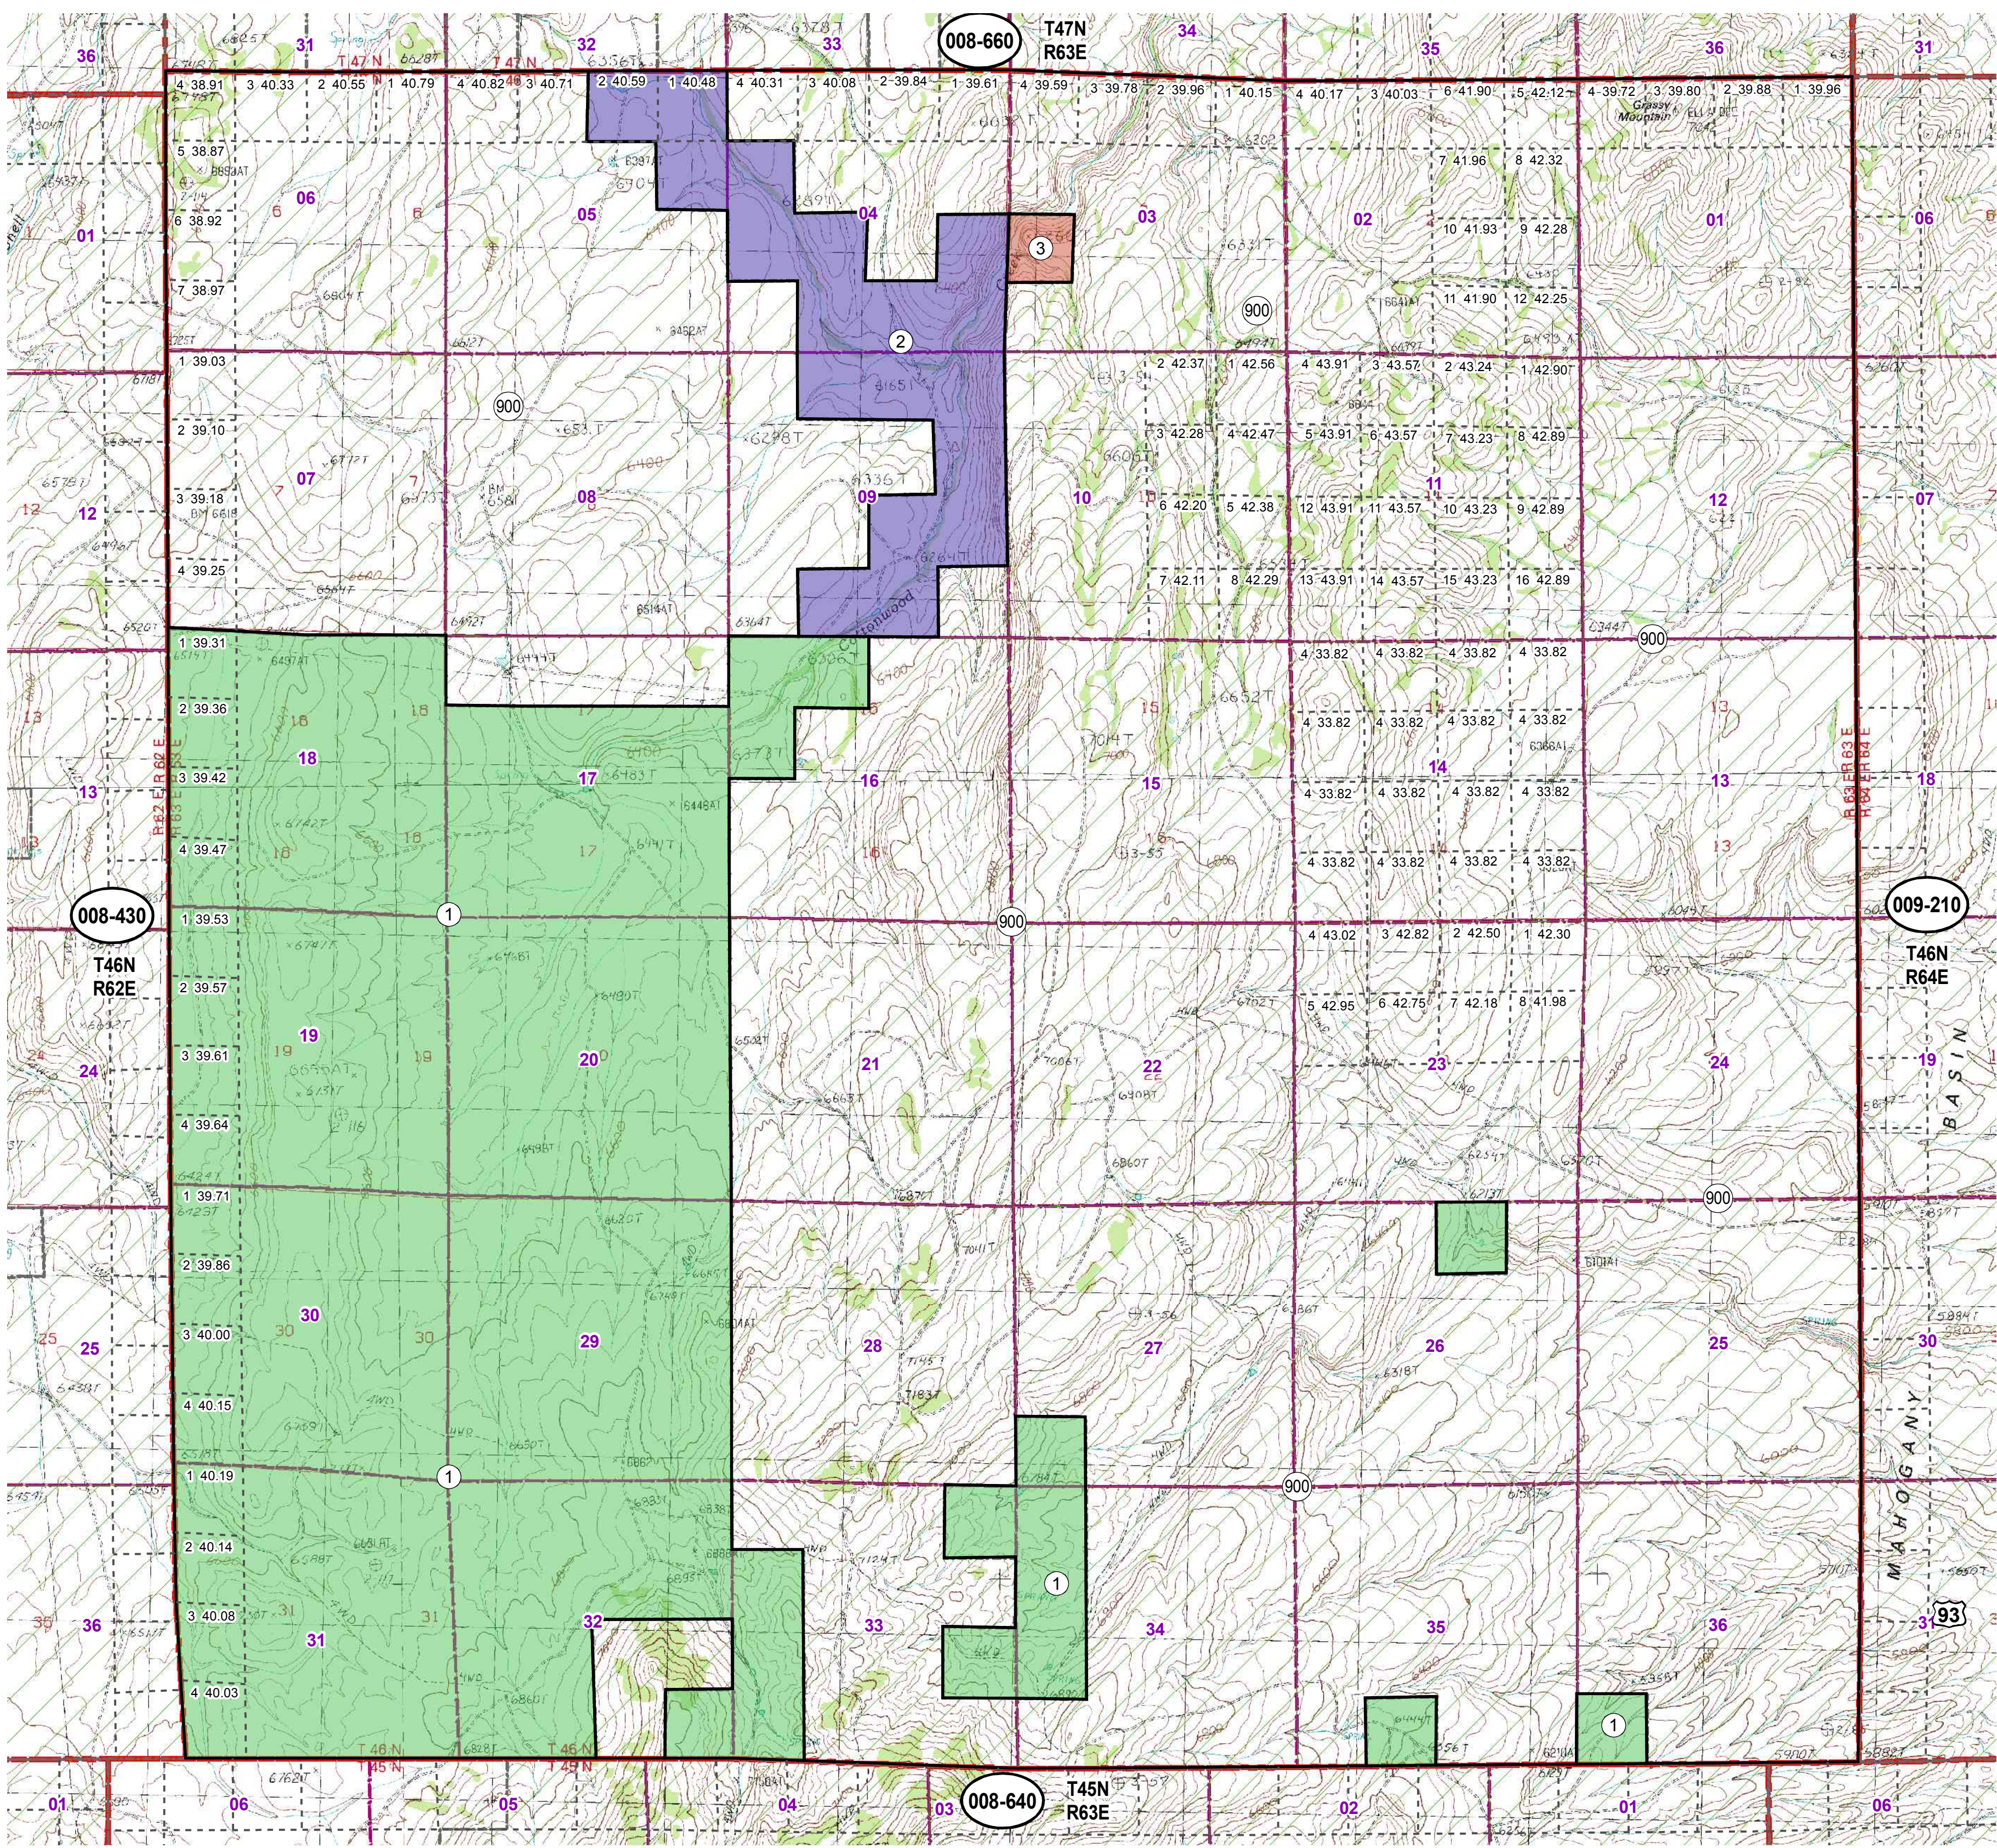

008-650
Township 46N Range 63E
of the Mount Diablo Meridian, Nevada

- Legend**
- Subject Parcel
 - Parcel
 - Public Land
 - Lot
 - Section
 - Township/Range
 - County Line

This map does NOT represent a survey. It is compiled from official records, including surveys and deeds. Recorded documents should be used for detailed legal information. Unless approved by Elko County Assessor, other uses are forbidden.

Reference Documents:

FOR ASSESSMENT USE ONLY

Background DRG was downloaded from the W. M. Keck Earth Sciences & Mining Research Information Center.
 Last Updated 09/12/2011 JLS