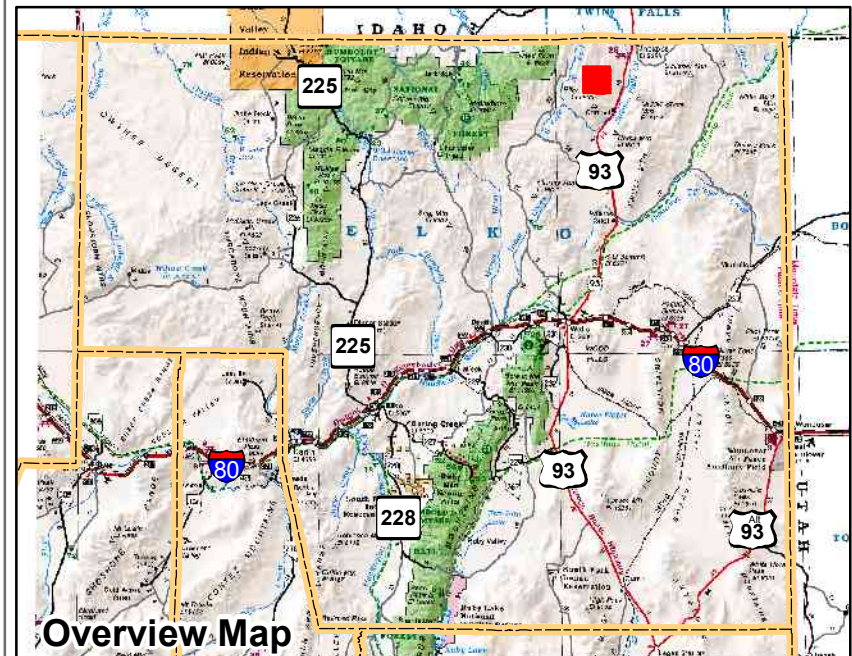

008-650
Township 46N Range 63E
of the Mount Diablo Meridian, Nevada

- Legend**
- Subject Parcel
 - Parcel
 - Public Land
 - Lot
 - Section
 - Township/Range
 - County Line

This map does NOT represent a survey. It is compiled from official records, including surveys and deeds. Recorded documents should be used for detailed legal information. Unless approved by Elko County Assessor, other uses are forbidden.