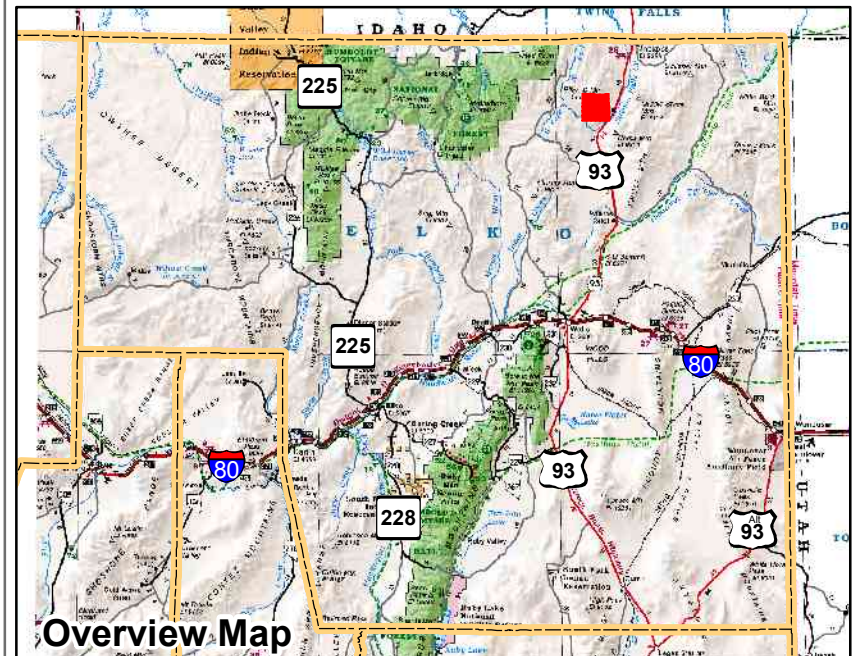

008-640
Township 45N Range 63E
of the Mount Diablo Meridian, Nevada

Legend

- Subject Parcel
- Parcel
- Public Land
- Lot
- Section
- Township/Range
- County Line
- Railroad

This map does NOT represent a survey. It is compiled from official records, including surveys and deeds. Recorded documents should be used for detailed legal information. Unless approved by Elko County Assessor, other uses are forbidden.