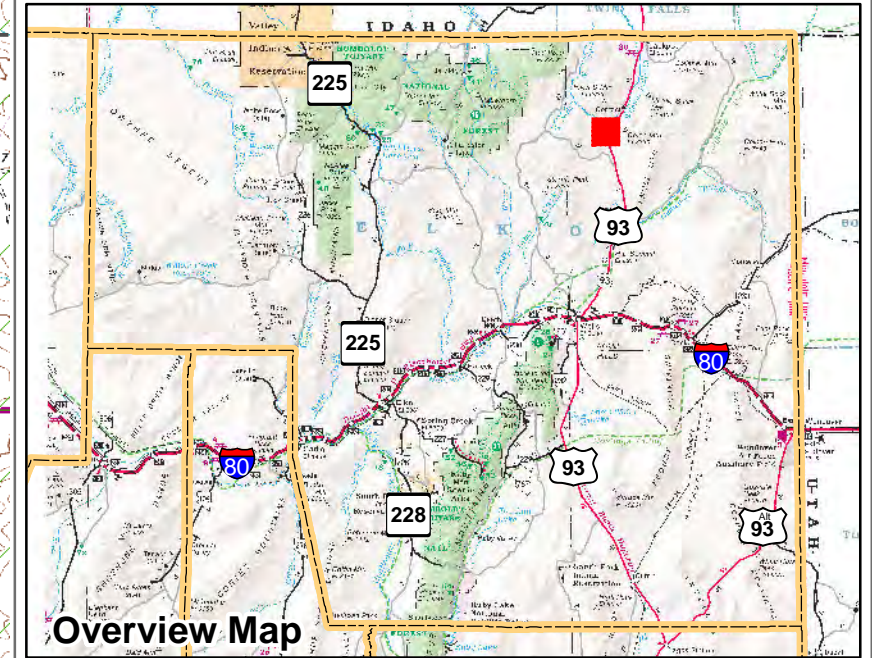

**008-630**  
**Township 44N Range 63E**  
**of the Mount Diablo Meridian, Nevada**

**Legend**

- Subject Parcel
- Parcel
- Public Land
- Lot
- Section
- Township/Range
- County Line
- Railroad

This map does NOT represent a survey. It is compiled from official records, including surveys and deeds. Recorded documents should be used for detailed legal information. Unless approved by Elko County Assessor, other uses are forbidden.