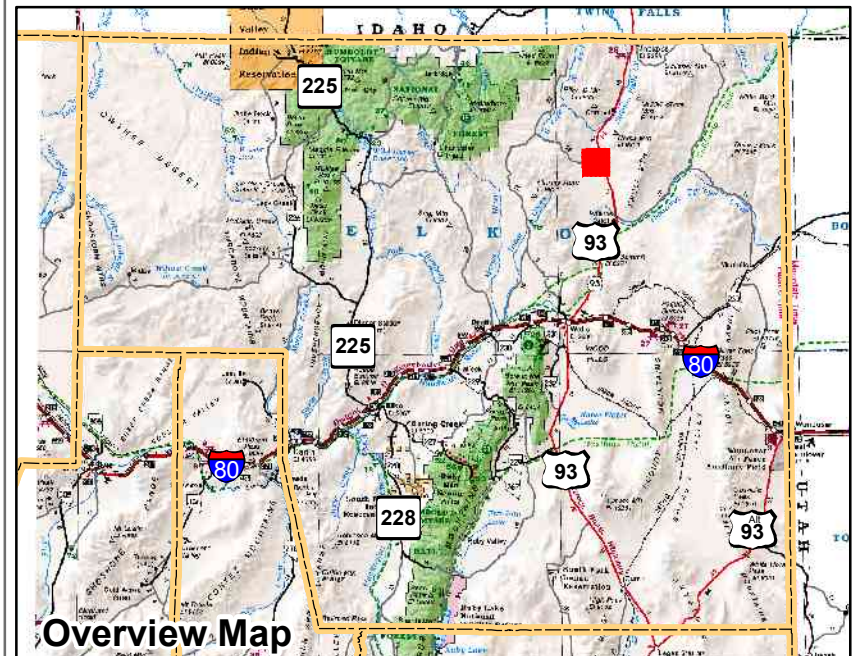

008-620
Township 43N Range 63E
of the Mount Diablo Meridian, Nevada

Legend

- Subject Parcel
- Parcel
- Public Land
- Lot
- Section
- Township/Range
- County Line
- Railroad

This map does NOT represent a survey. It is compiled from official records, including surveys and deeds. Recorded documents should be used for detailed legal information. Unless approved by Elko County Assessor, other uses are forbidden.