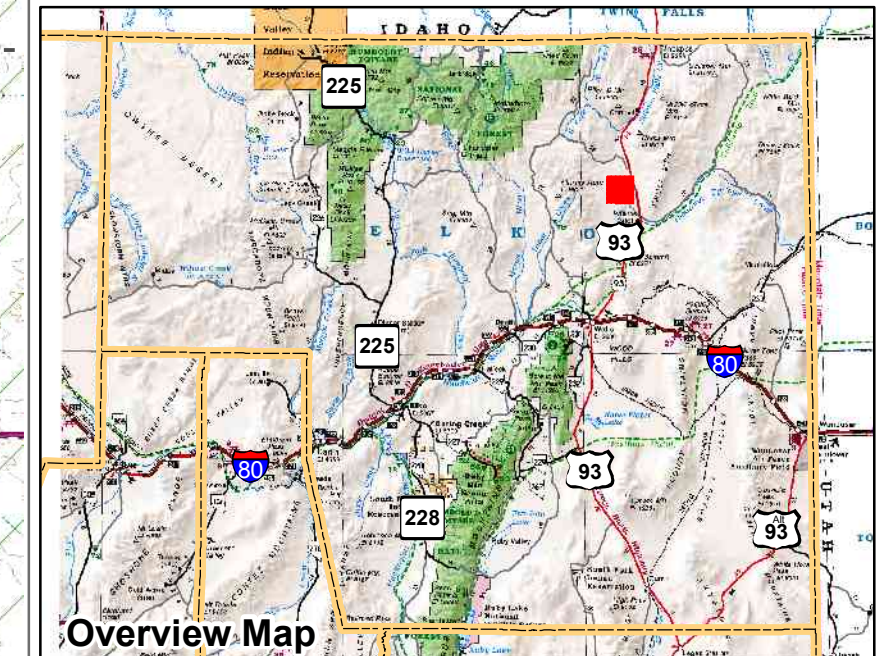

008-610
Township 42N Range 63E
of the Mount Diablo Meridian, Nevada

Legend

- Subject Parcel
- Parcel
- Public Land
- Lot
- Section
- Township/Range
- County Line
- Railroad

This map does NOT represent a survey. It is compiled from official records, including surveys and deeds. Recorded documents should be used for detailed legal information. Unless approved by Elko County Assessor, other uses are forbidden.

Reference Documents:
Parcel Map # 621982

FOR ASSESSMENT USE ONLY

Background DRG was downloaded from the W. M. Keck Earth Sciences & Mining Research Information Center.

Product of GIS
Last Updated 09/09/2011 JLS