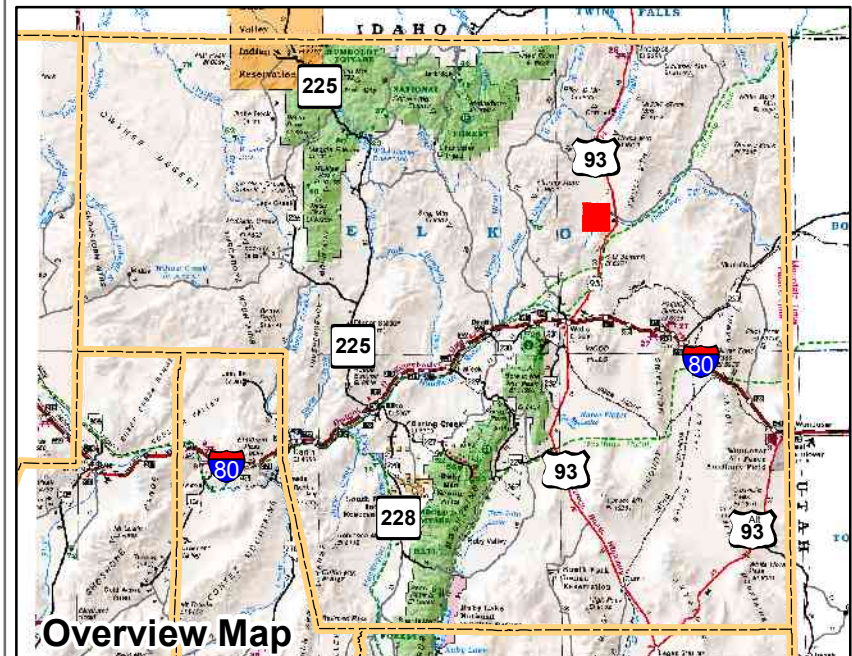

008-600
Township 41N Range 63E
of the Mount Diablo Meridian, Nevada

Legend

- Subject Parcel
- Parcel
- Public Land
- Lot
- Section
- Township/Range
- County Line
- Railroad

This map does NOT represent a survey. It is compiled from official records, including surveys and deeds. Recorded documents should be used for detailed legal information. Unless approved by Elko County Assessor, other uses are forbidden.