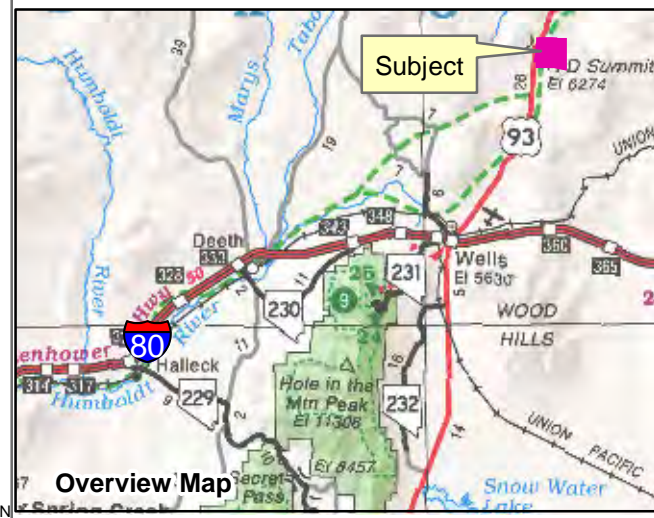

008-59D Special Lands

Section 25, Township 40N Range 63E
of the Mount Diablo Meridian, Nevada

Overview Map

- Legend**
- Subject Parcel
 - Parcel
 - Easement
 - Public Land
 - Section

LATITUDE AND LONGITUDE ARE APPROXIMATE

Reference Documents:
Map # 682594

This map does NOT represent a survey. It is compiled from official records, including surveys and deeds. Recorded documents should be used for detailed legal information. Unless approved by Elko County Assessor, other uses are forbidden.