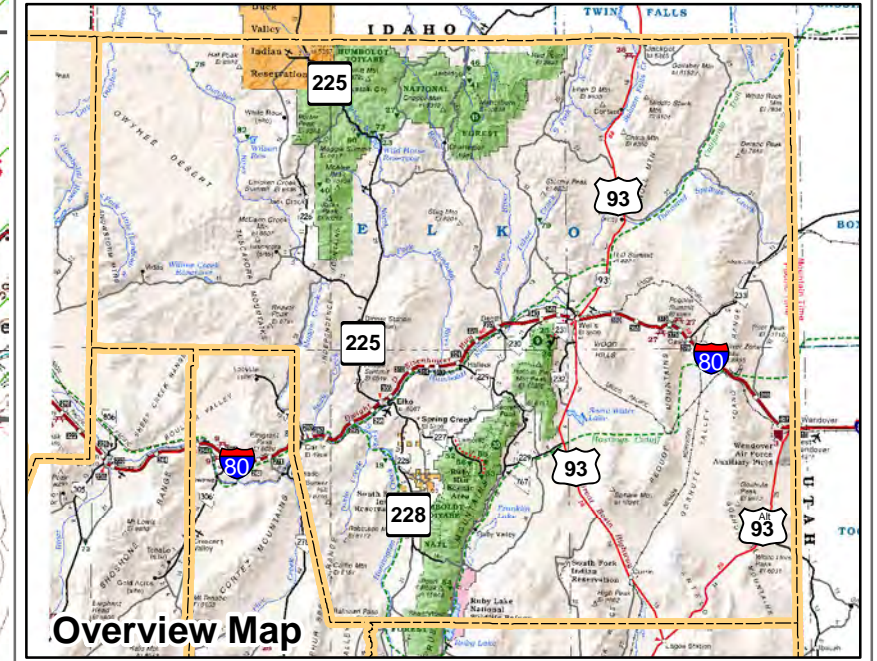

008-590

Township 40N Range 63E

of the Mount Diablo Meridian, Nevada

Legend

- Subject Parcel
- Parcel
- Public Land
- Lot
- Section
- Township/Range
- County Line
- Railroad

This map does NOT represent a survey. It is compiled from official records, including surveys and deeds. Recorded documents should be used for detailed legal information. Unless approved by Elko County Assessor, other uses are forbidden.

Reference Documents:
Parcel Map# 621982

FOR ASSESSMENT USE ONLY

Background DRG was downloaded from the
W. M. Keck Earth Sciences & Mining Research
Information Center.

Product of GIS
Last Updated 08/14/2018 JLS