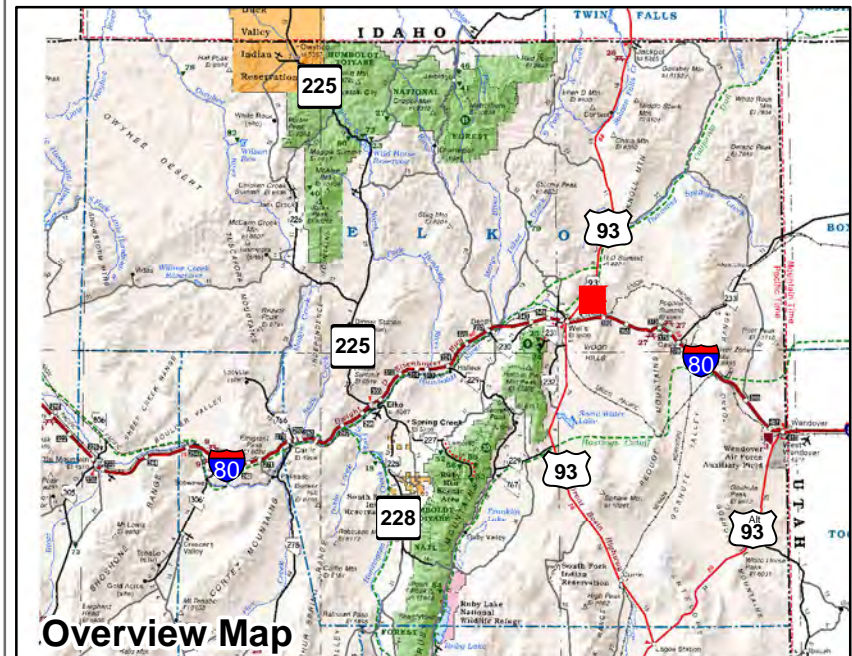

008-570
Township 38N Range 63E
of the Mount Diablo Meridian, Nevada

- Legend**
- Subject Parcel
 - Parcel
 - Public Land
 - Lot
 - Section
 - Township/Range
 - County Line

This map does NOT represent a survey. It is compiled from official records, including surveys and deeds. Recorded documents should be used for detailed legal information. Unless approved by Elko County Assessor, other uses are forbidden.

Reference Documents:
 Parcel Map# 263395, 263396, 263397, 263398, 621982, 762346

FOR ASSESSMENT USE ONLY

Background DRG was downloaded from the W. M. Keck Earth Sciences & Mining Research Information Center.
 Product of GIS
 Last Updated 11/25/2019 JLS