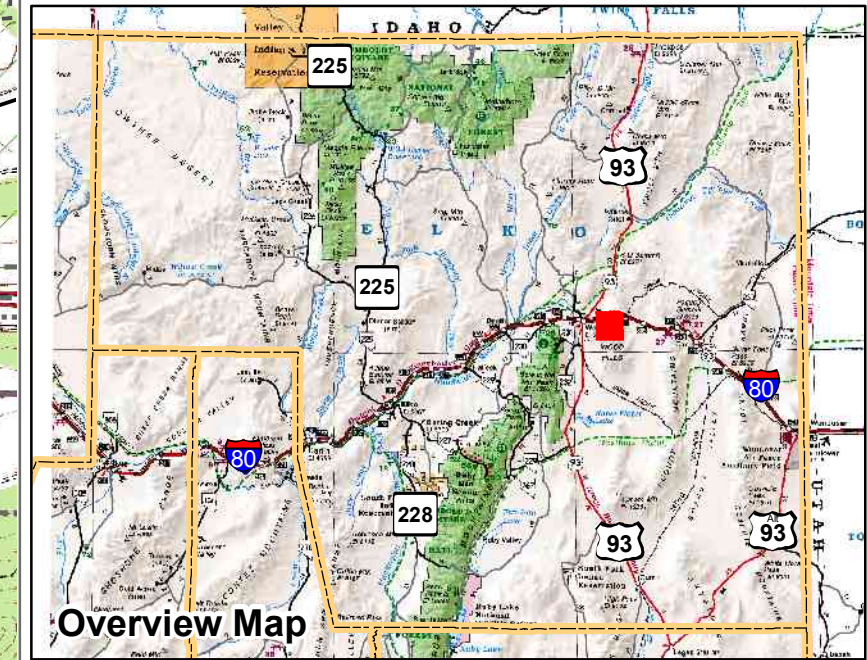

008-560

Township 37N Range 63E
of the Mount Diablo Meridian, Nevada

Legend

- Subject Parcel
- Parcel
- Public Land
- Lot
- Section
- Township/Range
- County Line

This map does NOT represent a survey. It is compiled from official records, including surveys and deeds. Recorded documents should be used for detailed legal information. Unless approved by Elko County Assessor, other uses are forbidden.